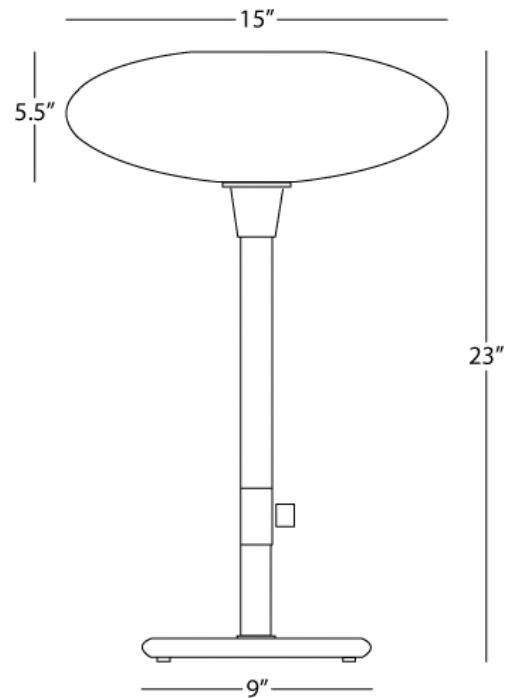

RICO ESPINET
OVO

B2044
Table Lamp

1-150W Max.
Bulb Type: A
Switch: Full Range Dimmer
Aged Brass Finish
Frosted White Cased Glass Shade

FINISH OPTION:
2044 - Polished Nickel

** Ships Within 5 Business Days*