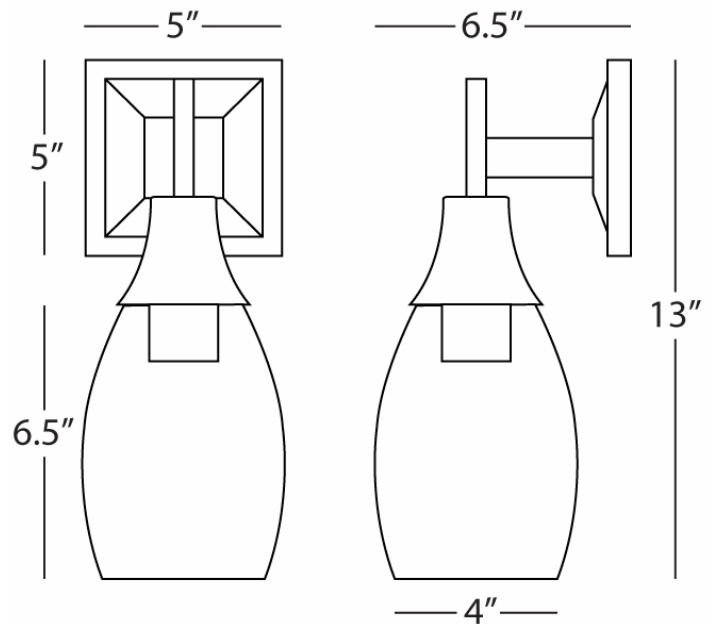

GRACE

484
Single Sconce

1-60W. Max
Bulb Type: A
Switch: On-Off Line Switch
24" Cord Cover/Direct Wire
Modern Brass Finish
Clear Glass Shade

FINISH OPTIONS:

S484 - Polished Nickel
Z484 - Deep Patina Bronze