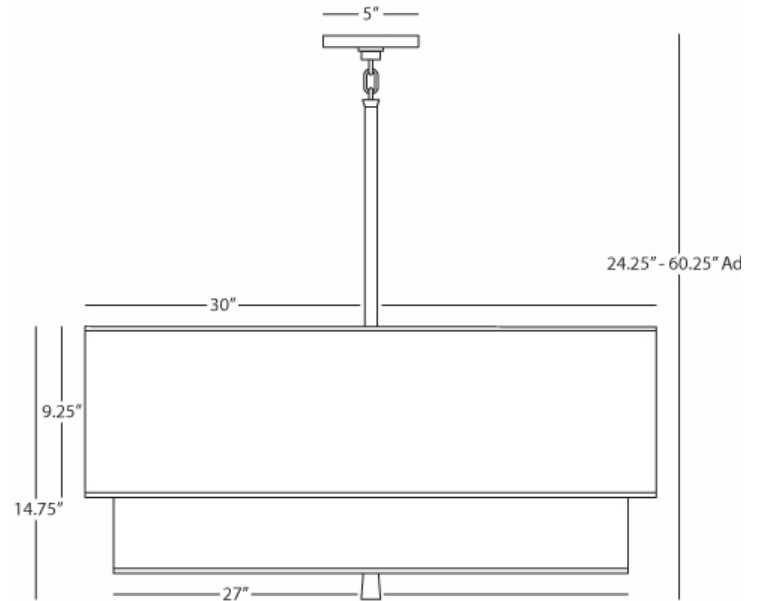

Decker Pendant, Style #RB139

The Decker collection features nested fabric shades that create a warm and inviting atmosphere. Decker comes in a variety of size and color options to accommodate your space perfectly.

From our catalog:
DECKER

RB139
Wide Two-Tier Pendant

3 - 100W Max.
Bulb Type: A
Direct wire
Modern Brass Finish
Two-Tier Raven Black Fabric Shade
26.25" Dia. White Acrylic Diffuser
Susp. Hardware: 3 pcs. 5/8" X 12" & 1 pc. 5/8" X 6"
Extension Rods