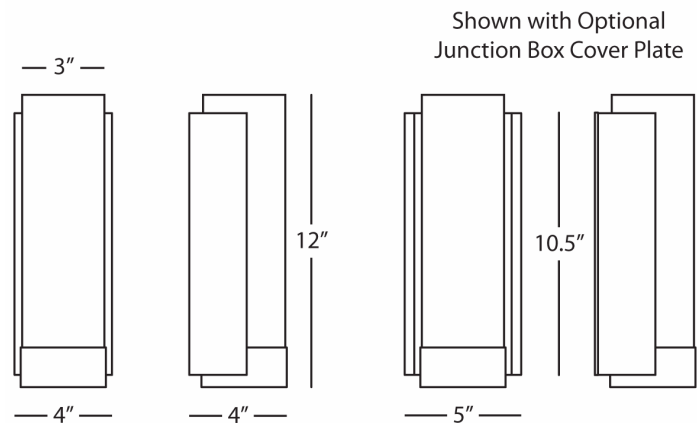

TYRONE

B1310

Wall Sconce*

1-60W Max.

Bulb Type: A

Direct Wire Only

Antique Silver Finish over Metal /Zinc

White Frosted Glass Shade

FINISH OPTIONS:

C1310 - Polished Chrome

S1310 - Polished Nickel

Z1310 - Deep Patina Bronze

*Metal Junction Box Cover Plate in Matching

Finish Included

**** Available for Quick SHIP ****