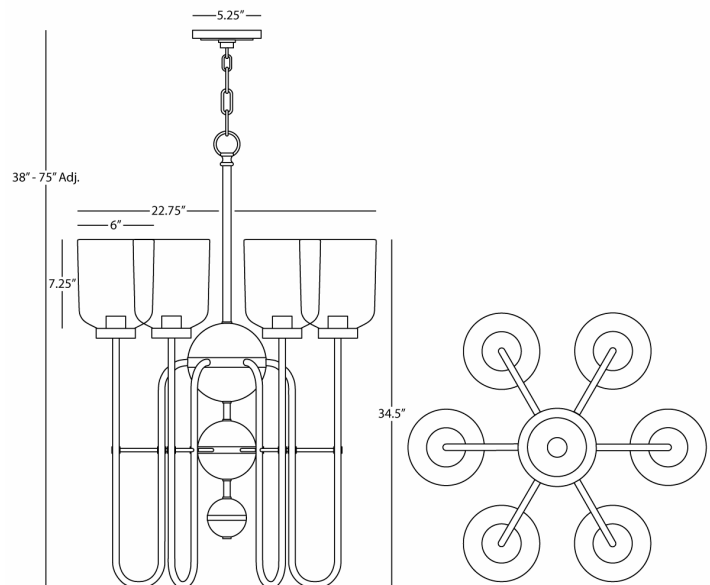

WILLIAMSBURG

TYRIE

410

Chandelier

6-100W Max.

Bulb Type: A

Direct Wire

Antique Brass Finish

Clear Glass Shades

Susp. Hardware: 1 pc 5/8" X 12" Extension Rod &

3' of Chain

Shown with Historical Bulbs SOLD SEPARATELY

(Style # BUL06)

FINISH OPTIONS:

D410 - Dark Antique Nickel

Z410 - Deep Patina Bronze