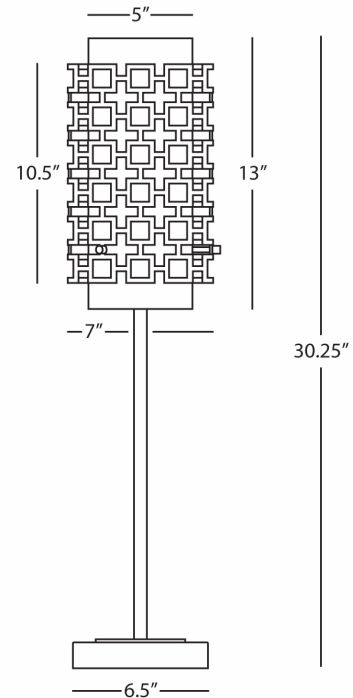

JONATHAN ADLER

PARKER

S669

Buffet Table Lamp

1 - 60W Max.

Bulb Type: A

Switch: On-Off Line Switch

Polished Nickel Finish

White Carrara Marble Base

Frosted White Cased Glass Shade

Perforated Metal Outer Shade

FINISH OPTION:

Z669 - Deep Patina Bronze

Matching Metal Base

**** Available for Quick SHIP ****