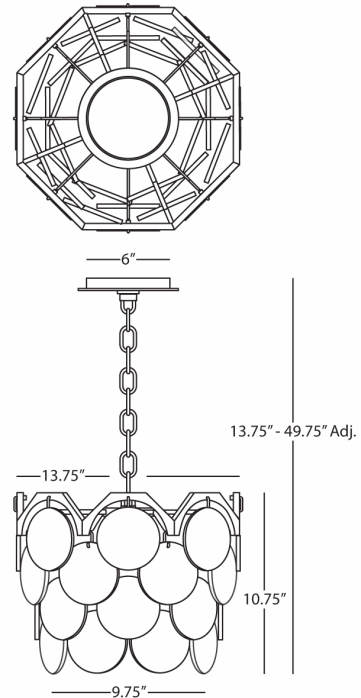

HOPE

1895

Pendant

4-60W Max.

Bulb Type: B, Medium Base

Direct Wire

Modern Brass Finish

White Rock Crystal

Susp. Hardware: 3ft of Chain

FINISH OPTION:

S1895 - Polished Nickel/ Smoky Rock Crystal

**\*\* Available for Quick SHIP \*\***