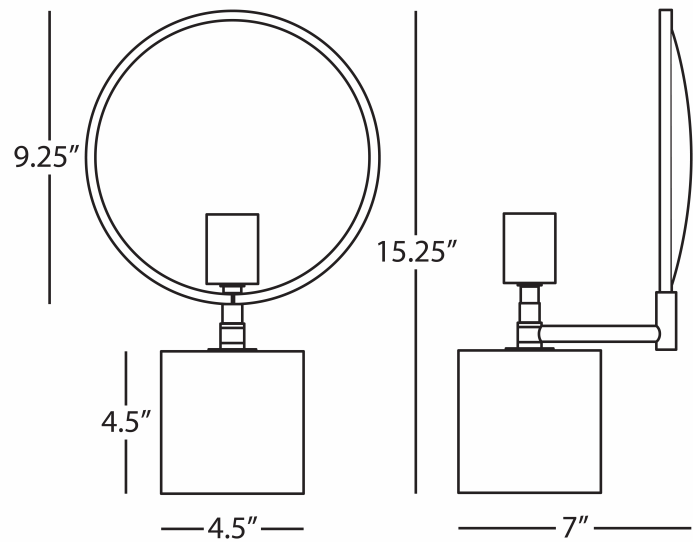

Clear Seeded Glass Lens

Shown with Historical Bulb SOLD SEPARATELY

(Style # HIS01)

FINISH OPTIONS:

1526 - Aged Brass/Alabaster Stone

1527 - Aged Brass/Travertine Stone

**** Available for Quick SHIP ****