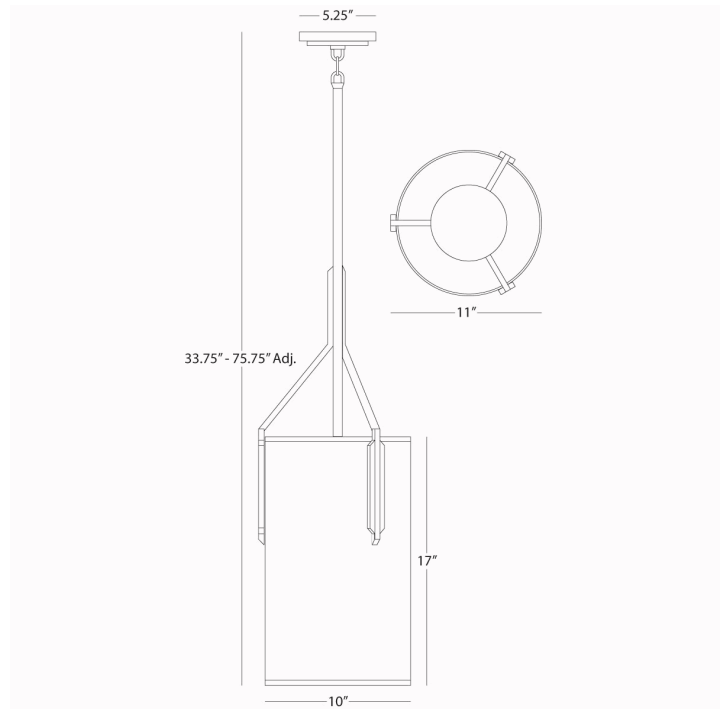

EMPIRE

229

Pendant

1-150W Max.

Bulb Type: A

Direct Wire

Modern Brass Finish

White Marble Accents

Ascot White Fabric Shade

Susp. Hardware: 3 pcs. 5/8" X 12" & 1 pc. 5/8" x

6" Extension Rods

FINISH OPTION:

S229 - Antique Silver

**** Available for Quick SHIP ****