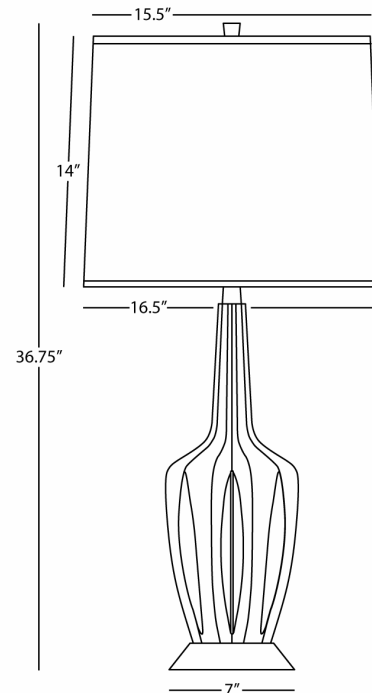

CECILIA

MCF16

Large Table Lamp

1-150W Max.

Bulb Type: A

Switch: Hi-Lo Dimming

Matte Coffee Glazed Ceramic

Walnut Finished Wood Base

Oyster Linen Shade

COLOR OPTIONS:

MCL16 - Matte Celadon

MCR16 - Matte Ash

MLY16 - Matte Lily

MMB16 - Matte Midnight Blue

MOB16 - Matte Steel Blue

MST16 - Matte Smoky Taupe

** Available for Quick SHIP **