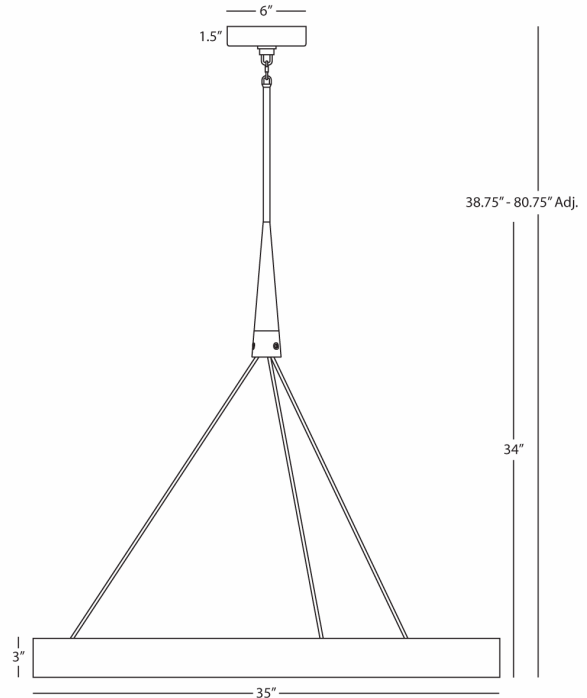

RICO ESPINET

CANDELARIA

B2091

Large Chandelier

18-40W Max.

Bulb Type: A

Direct Wire Only

Brushed Nickel Finish

Susp. Hardware: 3 pcs - 5/8" x 12"

& 1pc - 5/8" x 6" Extension Rods

FINISH OPTIONS:

S2091 - Polished Nickel

Z2091 - Deep Patina Bronze

**** Available for Quick SHIP ****