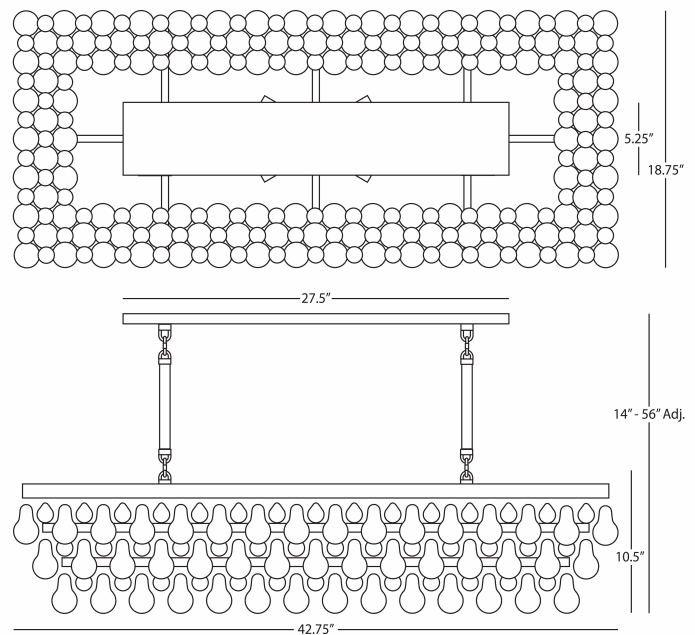

**BLING**

**1008**

**Rectangular Chandelier**

**8 - 60W Max.**

**Bulb Type: A**

**Direct Wire**

**Antique Brass Finish**

**Clear Glass Drops**

**Susp. Hardware: 2 pcs. 3/4" X 6" & 6 pcs. 3/4" x**

**12" Extension Rods**

**FINISH OPTIONS:**

**S1008 - Polished Nickel**

**Z1008 - Deep Patina Bronze**

**\*\* Available for Quick SHIP \*\***