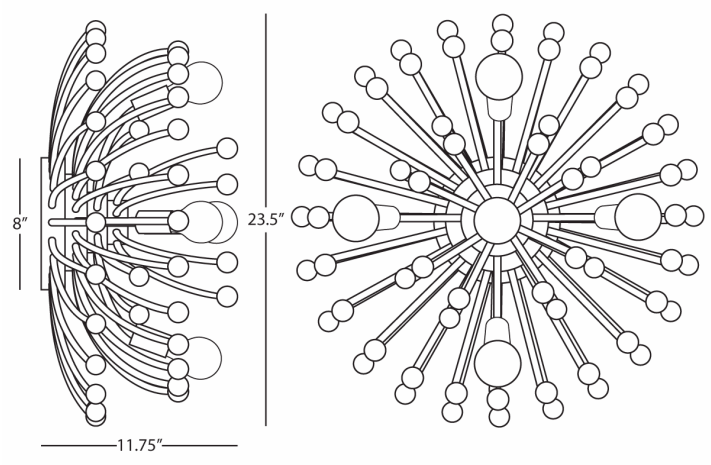

ANEMONE

S1306

Flush Mount/ Sconce

5-60W Max.

Bulb Type: A, Silver Tip

Direct Wire Only

Polished Nickel Finish

Ships with 5-60W Silver Tip Bulbs