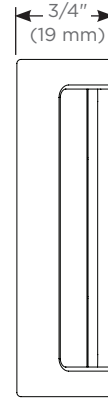

Features

- Polished stainless steel (chrome look)
- Handle provides an alternative for those who prefer it over using the door pull
- Position of handle can be customized to your needs

Dimensions

Height: 2-9/16" (65 mm)

Width: 3/4" (19 mm)

Depth: 2" (51 mm) - Projected 1-3/8 (35 mm) from door edge

Compatibility

- M Series Flat Top
- M Series Arch Top
- M Series Decorative
- M Series Full Length
- PL Series Flat Top
- PL Series Arch Top
- PL Series Three Door
- AiO Single Door
- AiO Double Door

Dimensions

Side view

Front view