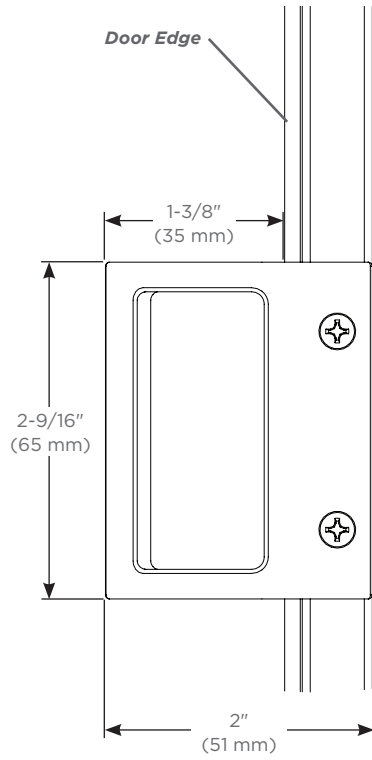

Features

- Polished stainless steel (chrome look)
- Handle provides an alternative for those who prefer it over using the door pull
- Position of handle can be customized to your needs

Dimensions

Height: 2-9/16" (65 mm)

Width: 3/4" (19 mm)

Depth: 2" (51 mm) - Projected 1-3/8 (35 mm) from door edge

Compatibility

- M Series Flat Top
- M Series Arch Top
- M Series Decorative
- M Series Full Length
- PL Series Flat Top
- PL Series Arch Top
- PL Series Three Door
- AiO Single Door
- AiO Double Door

Dimensions

Side view

Front view