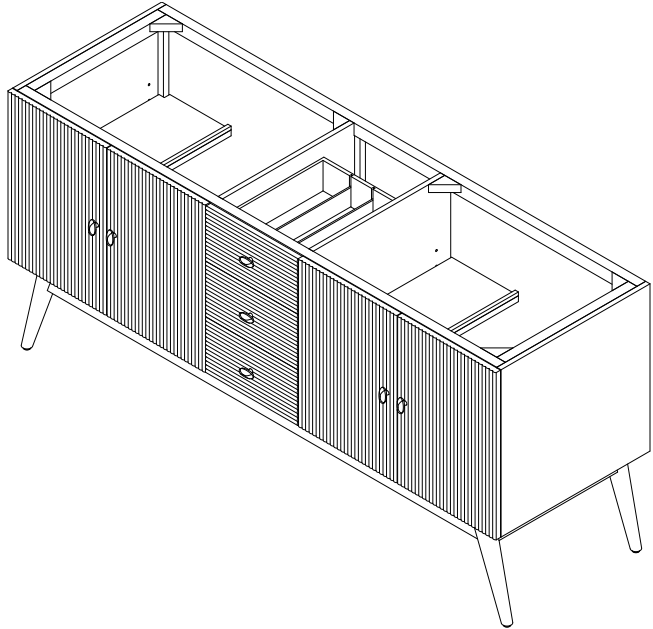

Craft Series Vanity
CVWY72 Wyndale Vanity Specification Sheet

FEATURES

- Ribbed detailing on doors and drawer fronts
- Mid-Century inspired tapered legs
- Distinctive floating vanity detail
- Center drawers are full drawers
- Removable glass drawer dividers included

MATERIALS & CONSTRUCTION

- Solid wood and veneer construction
- Full plywood back panel, no cutout
- Stainless Steel knobs
- Dovetailed drawers
- Blum full extension slow close drawer slides
- Adjustable Blum 95° soft-close hinges
- Durable, moisture resistant polyurethane finish
- Adjustable leveling feet

DIMENSIONS

- Width: 71" (1803mm)
- Height: 33-3/16" (843mm)
- Depth: 22-1/2" (571mm)

MODEL NUMBER KEY

PRODUCT LINE	CATEGORY	COLLECTION	WIDTH	FINISH OPTIONS
C = Craft Series	V = Vanity	WY = Wyndale	72	(See above)