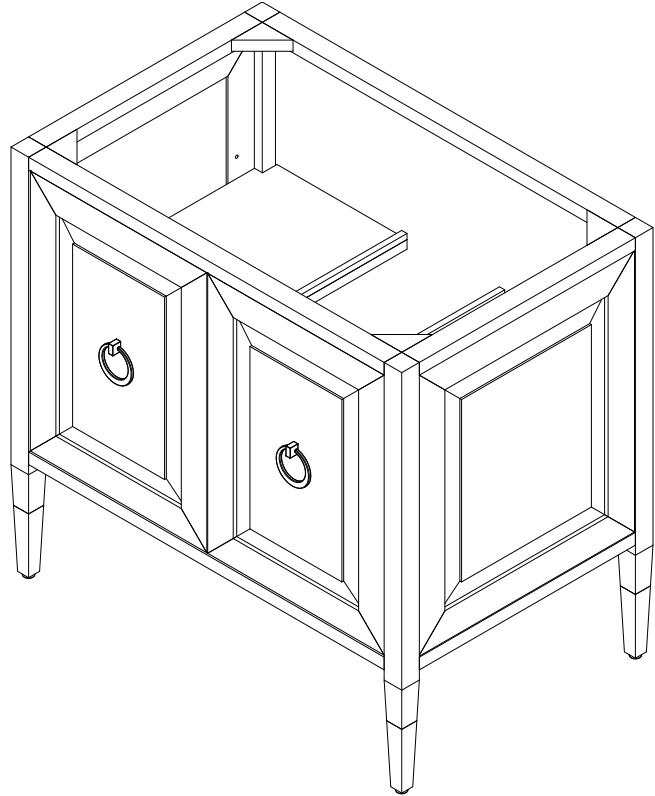

Craft Series Vanity
CVWI36 Willowmere Vanity Specification Sheet

FEATURES

- Distinctive mitered raised panel doors
- Matching raised panel side
- Richly textured oak finish
- Decorative metal leg detail
- Adjustable storage shelf

MATERIALS & CONSTRUCTION

- Solid wood and veneer construction
- Full plywood back panel, no cutout
- Stainless steel ring pulls
- Adjustable Blum 110° soft-close hinges
- Durable, moisture resistant polyurethane finish
- Adjustable leveling feet

DIMENSIONS

- Width: 35" (888mm)
- Height: 33-3/16" (843mm)
- Depth: 22-1/2" (571mm)

MODEL NUMBER KEY

PRODUCT LINE	CATEGORY	COLLECTION	WIDTH	FINISH OPTIONS
C = Craft Series	V = Vanity	WI = Willowmere	36	(See above)