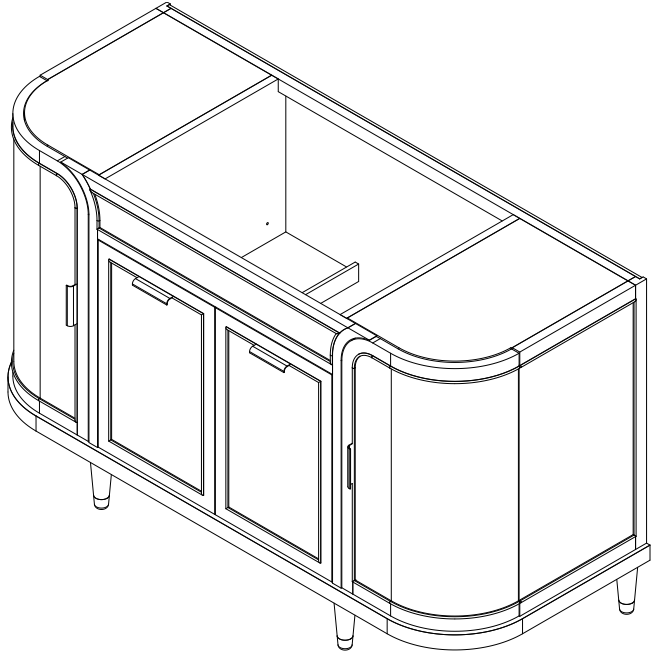

**Craft Series Vanity
CVRO56 Rosebrook Vanity Specification Sheet**

FEATURES

- Textured oak finish with diagonal veneer pattern
- Decorative metal inlay, pulls, and leg details
- Full access, rounded vanity doors
- Adjustable center storage shelf

DIMENSIONS

- Width: 55-3/4" (1416mm)
- Height: 32-15/16" (836mm)
- Depth: 22-7/8" (581mm)

MODEL NUMBER KEY

PRODUCT LINE	CATEGORY	COLLECTION	WIDTH	FINISH OPTIONS
C = Craft Series	V = Vanity	RO = Rosebrook	56	(See above)