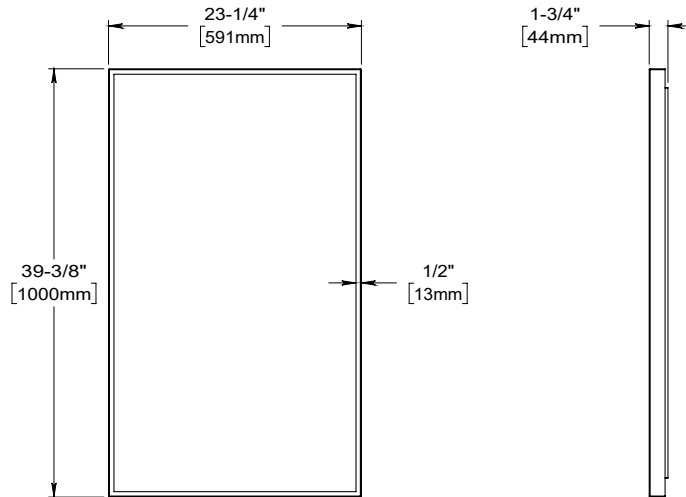

**Features**

- Rectangular mirror with square corners and a hand finished metal frame.
- Can be mounted in portrait or landscape orientation.

**Materials & Construction**

- Stainless steel frame
- Includes all required mounting hardware

**Options**

- Available in:
  - CM2440TF68, Iron Black
  - CM2440TF69, Brushed Pewter
  - CM2440TF87, Aged Brass
- Compliments Craft Series designs and finishes

**Dimensions**

Width: 23-1/4"

Height: 39-3/8"

**Model Number Key**

PRODUCT LINE	CATEGORY	WIDTH	HEIGHT	STYLE	FINISH OPTIONS
C = Craft Series	M = Mirror	24"	40"	TF = Thin Framed Metal	(See above)

Craft Series Thin Framed Metal Mirror CM2440TF