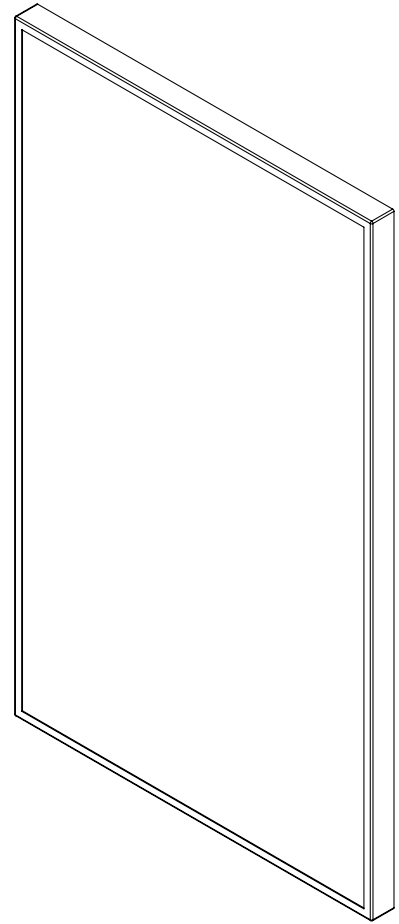

**Features**

- Rectangular mirror with square corners and a hand finished metal frame.
- Can be mounted in portrait or landscape orientation.

**Materials & Construction**

- Stainless steel frame
- Includes all required mounting hardware

**Options**

- Available in:
  - CM2440TF68, Iron Black
  - CM2440TF69, Brushed Pewter
  - CM2440TF87, Aged Brass
- Compliments Craft Series designs and finishes

**Dimensions**

Width: 23-1/4"

Height: 39-3/8"

**Model Number Key**

PRODUCT LINE	CATEGORY	WIDTH	HEIGHT	STYLE	FINISH OPTIONS
C = Craft Series	M = Mirror	24"	40"	TF = Thin Framed Metal	(See above)

Craft Series Thin Framed Metal Mirror CM2440TF