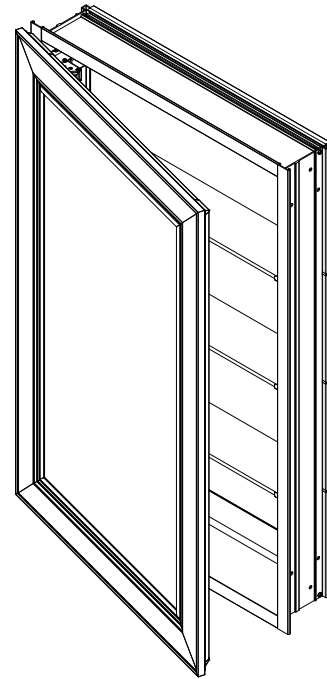

Features

- Metal Framed Mirrored Cabinet
- All cabinets are non-handed/reversible
- Mirrored interior with 3 adjustable, cantilevered glass shelves
- Cantilever shelving adjustable in 1" increments
- Includes installation hardware for recess mounting
- Can be recessed or surface mounted (surface mounting kit required)
- Blum 155° slow close hinges

Optional Features & Upgrades

- PORTRAY Electric Upgrade (P2ELECTRIC - included with TM option)
- IQ™ Digital Lock Box (DLB or DLB-20)
- Other widths/heights available
- Glass Storage Bins (GLASSBIN3.25, GLASSBIN5.25, GLASSBIN8.5)

Construction

- Rust free Satin anodized aluminum construction
- Blum hinges standard
- 3 mirror design - rear of cabinet and both sides of door

Codes/Standards (Electrical Upgrade Only)

- Electric Option Models are ETL certified to:
  - UL 962
  - CSA Standard C22.2 No. 68

Dimensions

Width: 19-3/8" (492 mm)
Height: 30-1/16" (764 mm)
Depth: See page 2 for dimensions

Installation Options

Recessed Mount - Rough Opening - 18-1/2" W x 29-1/4" H x 4" D
(470 mm W x 743 mm H x 102 mm D)

Surface Mount (Single Cabinet) - Reference Surface Mount Kit when ordering (P2SMKIT)

Electrical Upgrade Only

- 120 VAC 60HZ 20A
- Field wire location as shown in drawing
- 1/2" conduit (Ø7/8" actual) electrical knockout location

(Merion Option Shown)