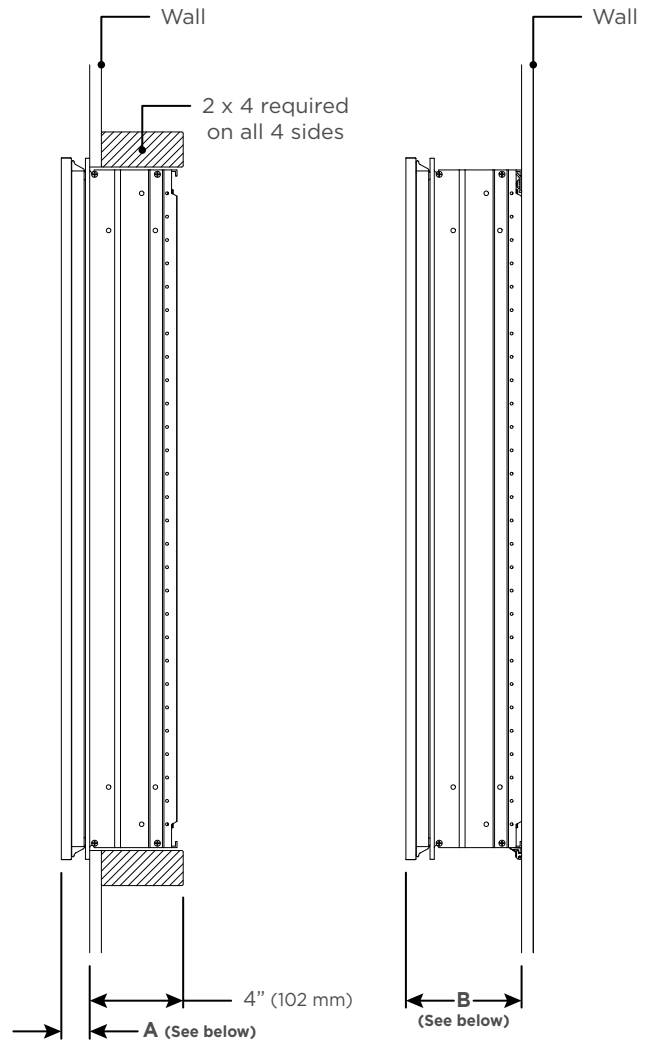

Dimensions

Width: 19-3/8" (492 mm)
 Height: 30-1/16" (764 mm)
 Depth: See page 2 for dimensions

Installation Options

Recessed Mount - Rough Opening - 18-1/2" W x 29-1/4" H x 4" D
 (470 mm W x 743 mm H x 102 mm D)

(Merion Option Shown)

Bryn Mawr

Merion

Rosemont

See page 2 for frame dimensions.

Model Number Key

Width	Height	Depth	Frame Style	Frame Finish	Package Option	
D2C	20	30	D4	BM = Bryn Mawr ME = Merion RM = Rosemont	66 = Nickel 67 = Vintage Brass 74 = Brushed Black 75 = Brushed Bronze 76 = Chrome 77 = Polished Nickel	SC = Slow-Close Hinges TM = Slow-Close Hinges, Sliding Magnification Mirror, Magnetic Strip, Interior Lighting, USB Charging Ports, Electrical Outlets, Phone Holder

Front View

Recess Mount

Surface Mount

Click or scan the QR code to see the rough opening and electrical details found in the Mainline Series cabinet installation instructions.

Use the camera app on your mobile device to look at this QR code. This will allow you to quickly access web pages and other relevant documents.

		Dimensions projected from wall		
		Recessed Mount		
		Bryn Mawr	Merion	Rosemont
A=				
		1-1/4" (32 mm)	1-1/4" (32 mm)	1-9/16" (40 mm)
		Surface Mount		
B=		Bryn Mawr	Merion	Rosemont
		5" (127 mm)	5" (127 mm)	5-5/16" (135 mm)