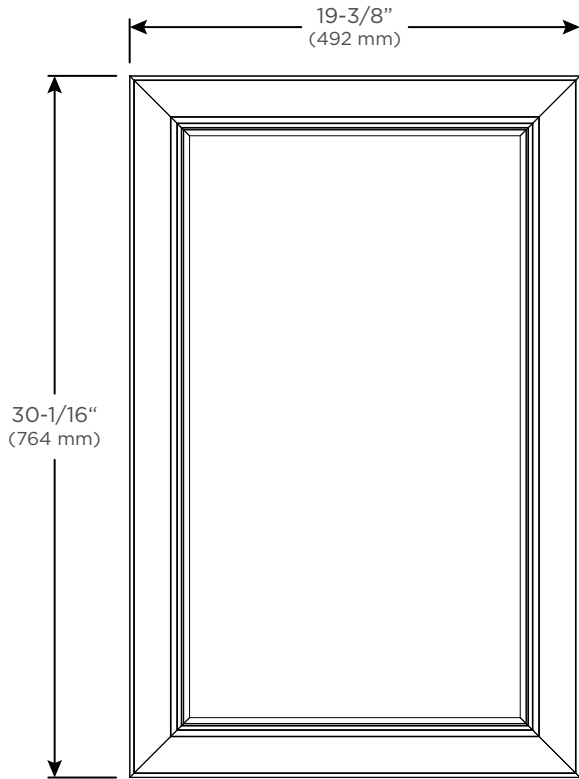

Features

- Metal Framed Mirrored Cabinet
- All cabinets are non-handed/reversible
- Mirrored interior with 3 adjustable, cantilevered glass shelves
- Cantilever shelving adjustable in 1" increments
- Includes installation hardware for recess mounting
- Can be recessed or surface mounted (surface mounting kit required)
- Blum 155° slow close hinges

Dimensions

Width: 19-3/8" (492 mm)
 Height: 30-1/16" (764 mm)
 Depth: See page 2 for dimensions

Installation Options

Recessed Mount - Rough Opening - 18-1/2" W x 29-1/4" H x 4" D
 (470 mm W x 743 mm H x 102 mm D)

(Merion Option Shown)

Bryn Mawr

Merion

Rosemont

See page 2 for frame dimensions.

Model Number Key

Width	Height	Depth	Frame Style	Frame Finish	Package Option	
D2C	20	30	D4	BM = Bryn Mawr ME = Merion RM = Rosemont	66 = Nickel 67 = Vintage Brass 74 = Brushed Black 75 = Brushed Bronze 76 = Chrome 77 = Polished Nickel	SC = Slow-Close Hinges TM = Slow-Close Hinges, Sliding Magnification Mirror, Magnetic Strip, Interior Lighting, USB Charging Ports, Electrical Outlets, Phone Holder

		Dimensions projected from wall		
		Recessed Mount		
		Bryn Mawr	Merion	Rosemont
A=				
		1-1/4" (32 mm)	1-1/4" (32 mm)	1-9/16" (40 mm)
		Surface Mount		
B=		Bryn Mawr	Merion	Rosemont
		5" (127 mm)	5" (127 mm)	5-5/16" (135 mm)