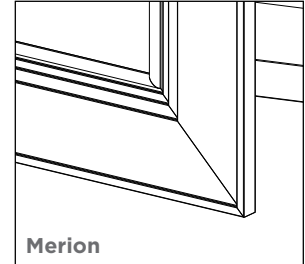

Features

- Metal Framed Mirrored Cabinet
- All cabinets are non-handed/reversible
- Mirrored interior with 3 adjustable, cantilevered glass shelves
- Cantilever shelving adjustable in 1" increments
- Includes installation hardware for recess mounting
- Can be recessed or surface mounted (surface mounting kit required)
- Blum 155° slow close hinges

Dimensions

Width: 19-3/8" (492 mm)
 Height: 30-1/16" (764 mm)
 Depth: See page 2 for dimensions

Installation Options

Recessed Mount - Rough Opening - 18-1/2" W x 29-1/4" H x 4" D
 (470 mm W x 743 mm H x 102 mm D)

(Merion Option Shown)

Bryn Mawr

Merion

Rosemont

See page 2 for frame dimensions.

Model Number Key

Width	Height	Depth	Frame Style	Frame Finish	Package Option	
D2C	20	30	D4	BM = Bryn Mawr ME = Merion RM = Rosemont	66 = Nickel 67 = Vintage Brass 74 = Brushed Black 75 = Brushed Bronze 76 = Chrome 77 = Polished Nickel	SC = Slow-Close Hinges TM = Slow-Close Hinges, Sliding Magnification Mirror, Magnetic Strip, Interior Lighting, USB Charging Ports, Electrical Outlets, Phone Holder