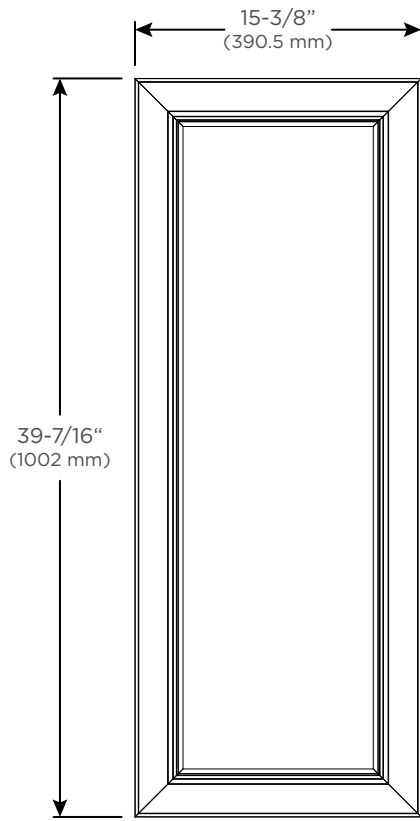

Features

- Metal Framed Mirrored Cabinet
- All cabinets are non-handed/reversible
- Mirrored interior with 4 adjustable, cantilevered glass shelves
- Cantilever shelving adjustable in 1" increments
- Includes installation hardware for recess mounting
- Can be recessed or surface mounted (surface mounting kit required)
- Blum 155° slow close hinges

Dimensions

Width: 15-3/8" (391 mm)
 Height: 39-7/16" (1002 mm)
 Depth: See page 2 for dimensions

Installation Options

Recessed Mount - Rough Opening - 14-1/2" W x 38-5/8" H x 4" D
 (368 mm W x 981 mm H x 102 mm D)

(Merion Option Shown)

Bryn Mawr

Merion

Rosemont

See page 2 for frame dimensions.

Model Number Key

Width	Height	Depth	Frame Style	Frame Finish	Package Option	
D2C	16	40	D4	BM = Bryn Mawr ME = Merion RM = Rosemont	66 = Nickel 67 = Vintage Brass 74 = Brushed Black 75 = Brushed Bronze 76 = Chrome 77 = Polished Nickel	SC = Slow-Close Hinges TM = Slow-Close Hinges, Sliding Magnification Mirror, Magnetic Strip, Interior Lighting, USB Charging Ports, Electrical Outlets, Phone Holder

		Dimensions projected from wall		
		Recessed Mount		
		Bryn Mawr	Merion	Rosemont
A=				
		1-1/4" (32 mm)	1-1/4" (32 mm)	1-9/16" (40 mm)
		Surface Mount		
B=		Bryn Mawr	Merion	Rosemont
		5" (127 mm)	5" (127 mm)	5-5/16" (135 mm)