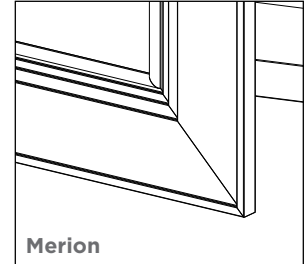

Features

- Metal Framed Mirrored Cabinet
- All cabinets are non-handed/reversible
- Mirrored interior with 4 adjustable, cantilevered glass shelves
- Cantilever shelving adjustable in 1" increments
- Includes installation hardware for recess mounting
- Can be recessed or surface mounted (surface mounting kit required)
- Blum 155° slow close hinges

Dimensions

Width: 15-3/8" (391 mm)
 Height: 39-7/16" (1002 mm)
 Depth: See page 2 for dimensions

Installation Options

Recessed Mount - Rough Opening - 14-1/2" W x 38-5/8" H x 4" D
 (368 mm W x 981 mm H x 102 mm D)

(Merion Option Shown)

Bryn Mawr

Merion

Rosemont

See page 2 for frame dimensions.

Model Number Key

Width	Height	Depth	Frame Style	Frame Finish	Package Option	
D2C	16	40	D4	BM = Bryn Mawr ME = Merion RM = Rosemont	66 = Nickel 67 = Vintage Brass 74 = Brushed Black 75 = Brushed Bronze 76 = Chrome 77 = Polished Nickel	SC = Slow-Close Hinges TM = Slow-Close Hinges, Sliding Magnification Mirror, Magnetic Strip, Interior Lighting, USB Charging Ports, Electrical Outlets, Phone Holder