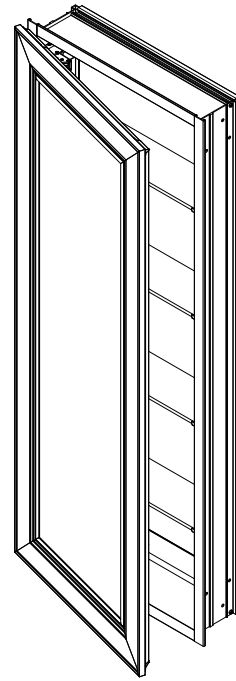

Features

- Metal Framed Mirrored Cabinet
- All cabinets are non-handed/reversible
- Mirrored interior with 4 adjustable, cantilevered glass shelves
- Cantilever shelving adjustable in 1" increments
- Includes installation hardware for recess mounting
- Can be recessed or surface mounted (surface mounting kit required)
- Blum 155° slow close hinges

Optional Features & Upgrades

- PORTRAY Electric Upgrade (P2ELECTRIC - included with TM option)
- IQ™ Digital Lock Box (DLB or DLB-16)
- Other widths/heights available
- Glass Storage Bins (GLASSBIN3.25, GLASSBIN5.25, GLASSBIN8.5)

Construction

- Rust free Satin anodized aluminum construction
- Blum hinges standard
- 3 mirror design - rear of cabinet and both sides of door

Codes/Standards (Electrical Upgrade Only)

- Electric Option Models are ETL certified to:
  - UL 962
  - CSA Standard C22.2 No. 68

Dimensions

Width: 15-3/8" (391 mm)
Height: 39-7/16" (1002 mm)
Depth: See page 2 for dimensions

Installation Options

Recessed Mount - Rough Opening - 14-1/2" W x 38-5/8" H x 4" D
(368 mm W x 981 mm H x 102 mm D)

Surface Mount (Single Cabinet) - Reference Surface Mount Kit when ordering (P2SMKIT)

Electrical Upgrade Only

- 120 VAC 60HZ 20A
- Field wire location as shown in drawing
- 1/2" conduit (Ø7/8" actual) electrical knockout location

(Merion Option Shown)