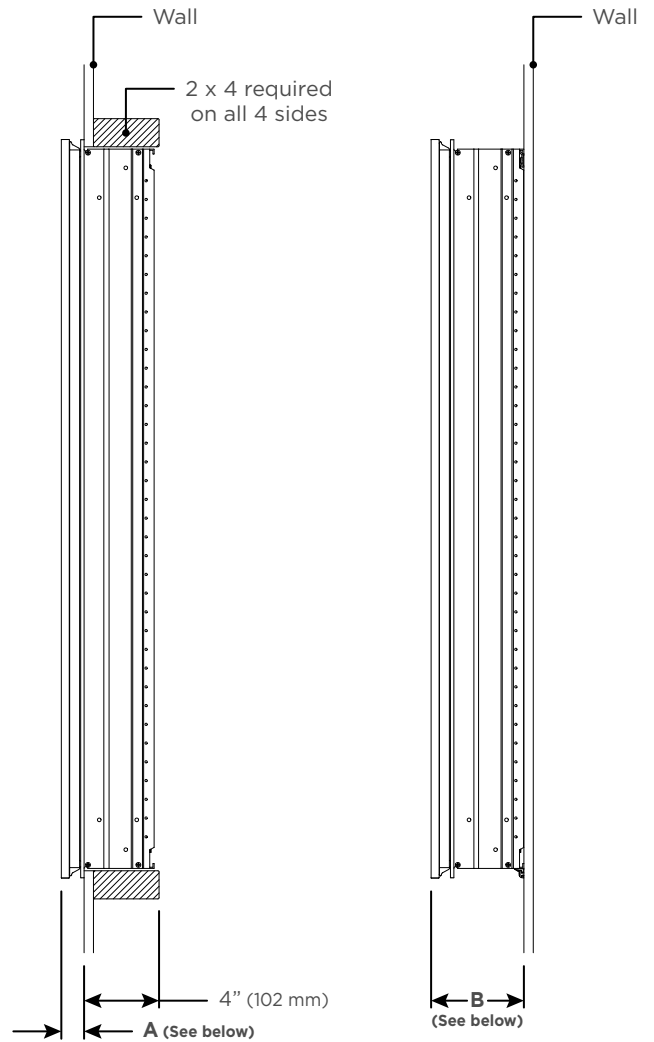

Dimensions

Width: 15-3/8" (391 mm)
 Height: 39-7/16" (1002 mm)
 Depth: See page 2 for dimensions

Installation Options

Recessed Mount - Rough Opening - 14-1/2" W x 38-5/8" H x 4" D
 (368 mm W x 981 mm H x 102 mm D)

(Merion Option Shown)

Bryn Mawr

Merion

Rosemont

See page 2 for frame dimensions.

Model Number Key

Width	Height	Depth	Frame Style	Frame Finish	Package Option	
D2C	16	40	D4	BM = Bryn Mawr ME = Merion RM = Rosemont	66 = Nickel 67 = Vintage Brass 74 = Brushed Black 75 = Brushed Bronze 76 = Chrome 77 = Polished Nickel	SC = Slow-Close Hinges TM = Slow-Close Hinges, Sliding Magnification Mirror, Magnetic Strip, Interior Lighting, USB Charging Ports, Electrical Outlets, Phone Holder

Front View

Recess Mount

Surface Mount

Click or scan the QR code to see the rough opening and electrical details found in the Mainline Series cabinet installation instructions.

Use the camera app on your mobile device to look at this QR code. This will allow you to quickly access web pages and other relevant documents.

		Dimensions projected from wall		
		Recessed Mount		
		Bryn Mawr	Merion	Rosemont
A=				
		1-1/4" (32 mm)	1-1/4" (32 mm)	1-9/16" (40 mm)
		Surface Mount		
B=		Bryn Mawr	Merion	Rosemont
		5" (127 mm)	5" (127 mm)	5-5/16" (135 mm)