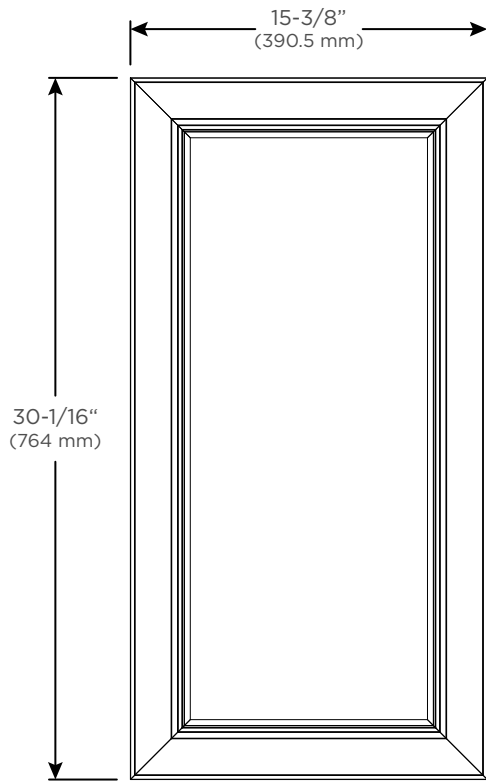

Front View

Click or scan the QR code to see the rough opening and electrical details found in the Mainline Series cabinet installation instructions.

Use the camera app on your mobile device to look at this QR code. This will allow you to quickly access web pages and other relevant documents.

		Dimensions projected from wall		
		Recessed Mount		
		Bryn Mawr	Merion	Rosemont
A=				
		1-1/4" (32 mm)	1-1/4" (32 mm)	1-9/16" (40 mm)
		Surface Mount		
B=		Bryn Mawr	Merion	Rosemont
		5" (127 mm)	5" (127 mm)	5-5/16" (135 mm)