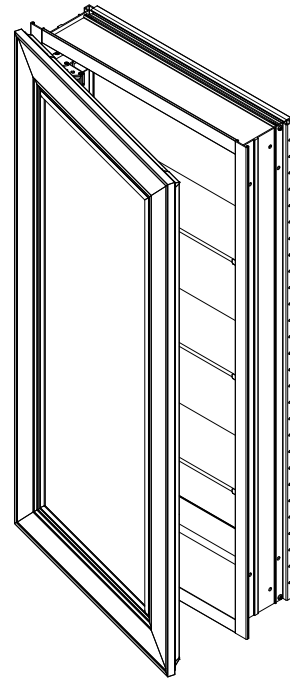

Features

- Metal Framed Mirrored Cabinet
- All cabinets are non-handed/reversible
- Mirrored interior with 3 adjustable, cantilevered glass shelves
- Cantilever shelving adjustable in 1" increments
- Includes installation hardware for recess mounting
- Can be recessed or surface mounted (surface mounting kit required)
- Blum 155° slow close hinges

Optional Features & Upgrades

- PORTRAY Electric Upgrade (P2ELECTRIC - included with TM option)
- IQ™ Digital Lock Box (DLB or DLB-16)
- Other widths/heights available
- Glass Storage Bins (GLASSBIN3.25, GLASSBIN5.25, GLASSBIN8.5)

Construction

- Rust free Satin anodized aluminum construction
- Blum hinges standard
- 3 mirror design - rear of cabinet and both sides of door

Codes/Standards (Electrical Upgrade Only)

- Electric Option Models are ETL certified to:
  - UL 962
  - CSA Standard C22.2 No. 68

Dimensions

Width: 15-3/8" (391 mm)
Height: 30-1/16" (764 mm)
Depth: See page 2 for dimensions

Installation Options

Recessed Mount - Rough Opening - 14-1/2" W x 29-1/4" H x 4" D
(368 mm W x 743 mm H x 102 mm D)

Surface Mount (Single Cabinet) - Reference Surface Mount Kit when ordering (P2SMKIT)

Electrical Upgrade Only

- 120 VAC 60HZ 20A
- Field wire location as shown in drawing
- 1/2" conduit (Ø7/8" actual) electrical knockout location

(Merion Option Shown)