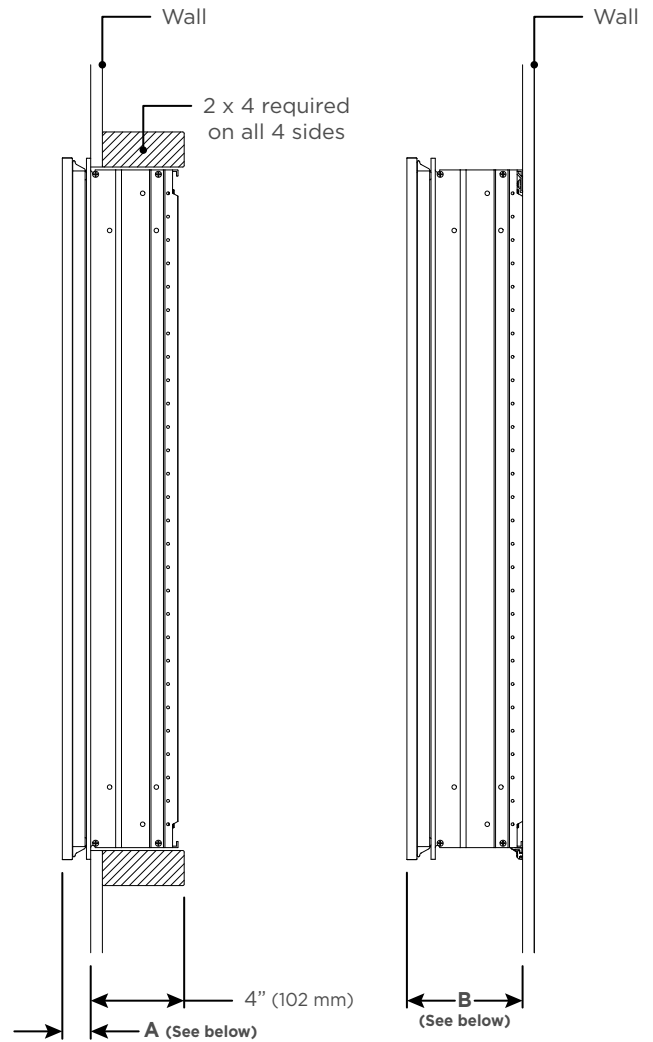

Recess Mount

Surface Mount

Click or scan the QR code to see the rough opening and electrical details found in the Mainline Series cabinet installation instructions.

Use the camera app on your mobile device to look at this QR code. This will allow you to quickly access web pages and other relevant documents.

		Dimensions projected from wall		
		Recessed Mount		
		Bryn Mawr	Merion	Rosemont
A=				
		1-1/4" (32 mm)	1-1/4" (32 mm)	1-9/16" (40 mm)
		Surface Mount		
B=		Bryn Mawr	Merion	Rosemont
		5" (127 mm)	5" (127 mm)	5-5/16" (135 mm)