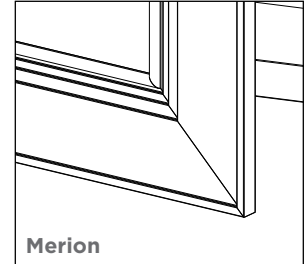

Features

- Metal Framed Mirrored Cabinet
- All cabinets are non-handed/reversible
- Mirrored interior with 3 adjustable, cantilevered glass shelves
- Cantilever shelving adjustable in 1" increments
- Includes installation hardware for recess mounting
- Can be recessed or surface mounted (surface mounting kit required)
- Blum 155° slow close hinges

Optional Features & Upgrades

- PORTRAY Electric Upgrade (P2ELECTRIC - included with TM option)
- IQ™ Digital Lock Box (DLB or DLB-16)
- Other widths/heights available
- Glass Storage Bins (GLASSBIN3.25, GLASSBIN5.25, GLASSBIN8.5)

Construction

- Rust free Satin anodized aluminum construction
- Blum hinges standard
- 3 mirror design - rear of cabinet and both sides of door

Codes/Standards (Electrical Upgrade Only)

- Electric Option Models are ETL certified to:
  - UL 962
  - CSA Standard C22.2 No. 68

Dimensions

Width: 15-3/8" (391 mm)
Height: 30-1/16" (764 mm)
Depth: See page 2 for dimensions

Installation Options

Recessed Mount - Rough Opening - 14-1/2" W x 29-1/4" H x 4" D
(368 mm W x 743 mm H x 102 mm D)

Surface Mount (Single Cabinet) - Reference Surface Mount Kit when ordering (P2SMKIT)

Electrical Upgrade Only

- 120 VAC 60HZ 20A
- Field wire location as shown in drawing
- 1/2" conduit (Ø7/8" actual) electrical knockout location

Merion

See page 2 for frame dimensions.

Model Number Key

Width	Height	Depth	Frame Style	Frame Finish	Package Option	
D2C	16	30	D4	BM = Bryn Mawr ME = Merion RM = Rosemont	66 = Nickel 67 = Vintage Brass 74 = Brushed Black 75 = Brushed Bronze 76 = Chrome 77 = Polished Nickel	SC = Slow-Close Hinges TM = Slow-Close Hinges, Sliding Magnification Mirror, Magnetic Strip, Interior Lighting, USB Charging Ports, Electrical Outlets, Phone Holder