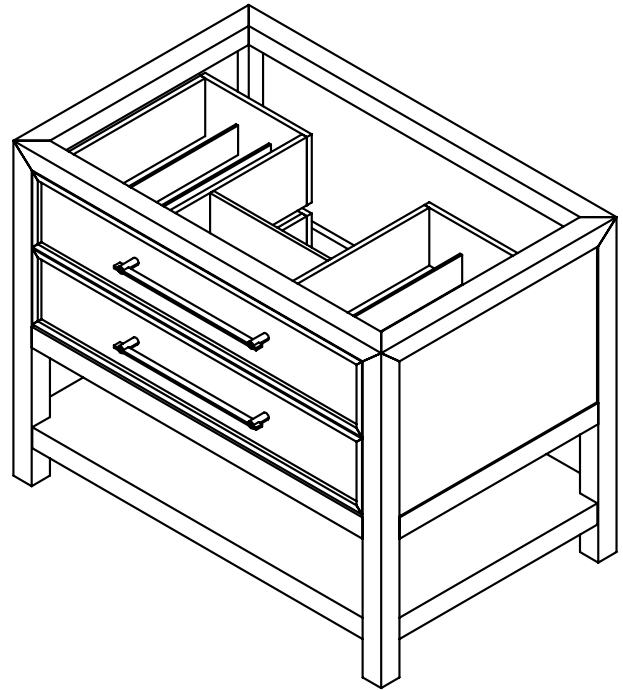

Features

- Three-way mitered joinery on vanity frame
- Mitered thin frame drawer detail
- Top drawer is a plumbing drawer
- Bottom drawer is a plumbing drawer
- Open shelf storage
- Removable glass drawer dividers included

Materials & Construction

- Solid wood and veneer construction
- Full plywood back panel, no cutout
- Dovetailed drawers
- Pre-installed solid stainless steel hardware
- Blum undermount full extension slow close slides
- Durable, moisture resistant polyurethane finish
- Adjustable leveling feet

Dimensions

Width: 35-5/8"
 Height: 28-1/8"
 Depth: 22-3/4"

Model Number Key

PRODUCT LINE	CATEGORY	COLLECTION	WIDTH	FINISH OPTIONS	OPTIONS
C = Craft Series	V = Vanity	SK = Skaarsgard	36"	(See above)	(See above)