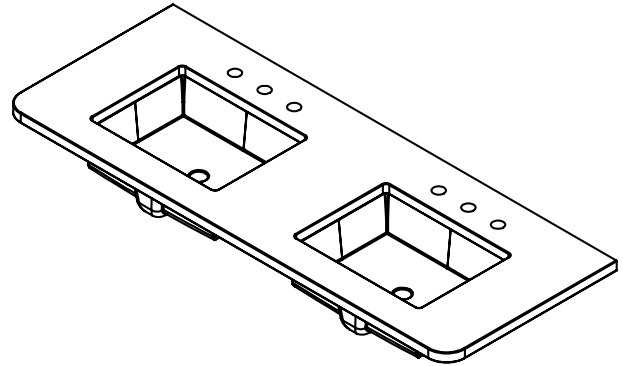

Features

- Silestone Quartz Surface
- Includes Robern Ceramic Lavatory
- Includes installation hardware

Materials & Construction

- Pre-drilled for 8" wide spread faucet

Options

- Available finishes:
 - 93, White Zeus Extreme
 - 95, Eternal Marquina
 - 96, Pietra
 - 97, Calypso
 - 98, Eternal Serena
 - 99, Silken Pearl
 - 100, Eternal Calcatta Gold
 - 101, Iconic Black
- Pairs with Craft Series Helden 60" vanity

Dimensions

Width: 60"
 Height: 1-1/8"
 Depth: 23"

Model Number Key

| CATEGORY | DEPTH | WIDTH | LAV TYPE | OVERFLOW | COLORS | DASH | FAUCET HOLES | OPTIONS |
|----------|------------------------------|-------|-------------------|----------------------------------|-------------|------|--|-------------|
| T = Top | A = 23" Depth Fabricated Top | 60" | U = Under Counter | D = Dual/Double Sink (60in Only) | (See above) | - | 8 = 3 Holes Drilled (Centered on Lav Location) | (See above) |