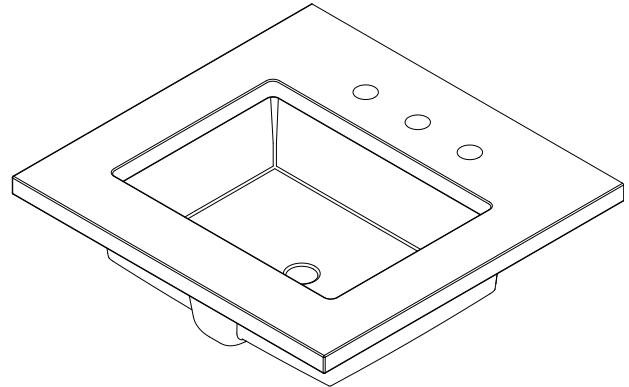

### Materials & Construction

- Pre-drilled for 8" wide spread faucet

### Dimensions

Width: 24"  
Height: 1-1/8"  
Depth: 23"