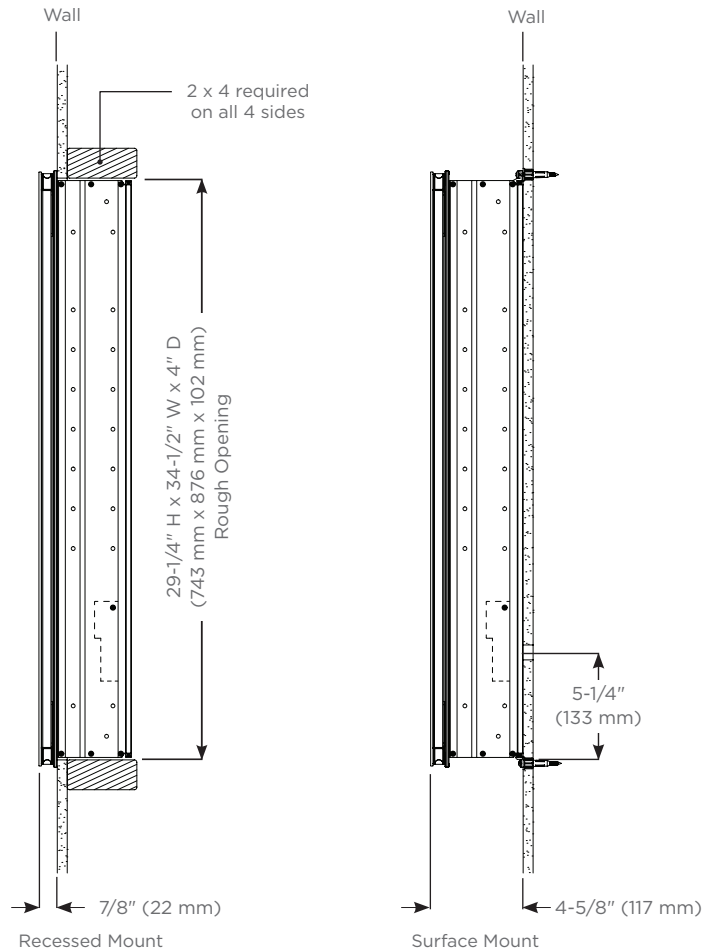

Installation Options

Recessed Mount - Rough Opening - 29-1/4" H x 34-1/2" W x 4" D (743 mm H x 876 mm W x 102 mm D)

Surface Mount - Reference Surface Mount Kit when ordering MSMK30D4P - Mirror Kit
MSMK30D4## - Decorative Glass Kit*

*See Robern Price Book for a list of available finish options

Electrical System

- 120 VAC 60HZ 20A
- Field wire location as shown in drawing
- 1/2" conduit (Ø 7/8" actual) electrical knockout location shown below
- Included field wire cable clamp

Optional Accessories

- Assorted glass bins:
  - Small (GLASSBIN3.25)
  - Medium (GLASSBIN5.25)
  - Large (GLASSBIN8.5)
- Entice™ Magnifying Mirror with dock - ENTICEDOCK
- Entice™ Magnifying Mirror without dock - ENTICE
- Handle Kits - MHANDLEKIT

Robern Audio

- Vibrating Glass Technology - Resulting in a virtually hidden system
- Wide Dispersion - Almost 160 degrees from the door surface
- Bluetooth® Connection
- Range: Up To 30 feet / 9.1 meters (depending on interference)
- 2 Channel Stereo
- 20 Watts / Channel
- Supports most Android and iOS devices: smartphones, PCs, tablets, and other Bluetooth® enabled devices. Volume controlled by device.
- Audio amplifier with Bluetooth connectivity for wireless streaming of audio input
- Plays your music or audio preferences and selections from any Bluetooth enabled device.

Cabinet Dimensions

Rough-in Dimensions

Back of Cabinet - Wire Access Location