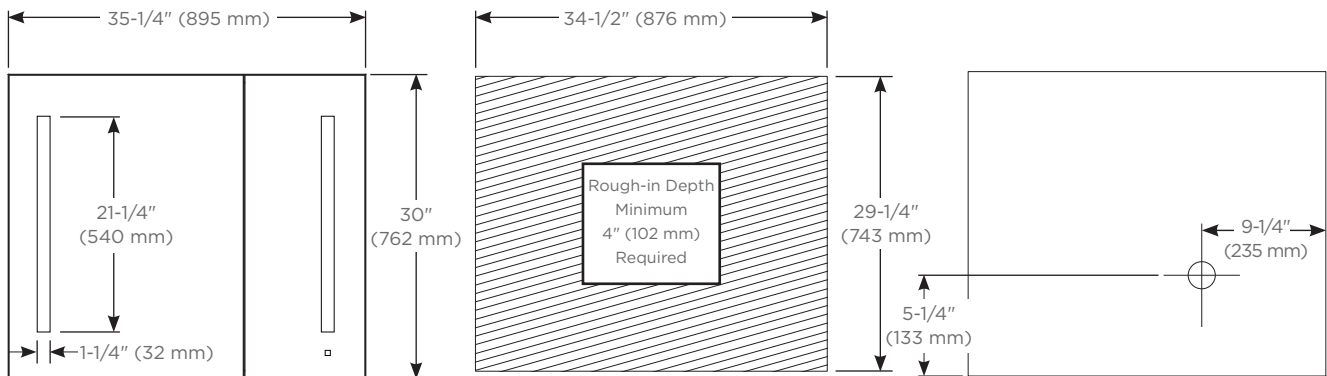

Installation Options

Recessed Mount - Rough Opening - 29-1/4" H x 34-1/2" W x 4" D (743 mm H x 876 mm W x 102 mm D)

Surface Mount - Reference Surface Mount Kit when ordering MSMK30D4P - Mirror Kit
MSMK30D4## - Decorative Glass Kit*

*See Robern Price Book for a list of available finish options

Electrical System

- 120 VAC 60HZ 20A
- Field wire location as shown in drawing
- 1/2" conduit (Ø 7/8" actual) electrical knockout location shown below
- Included field wire cable clamp

Optional Accessories

- Assorted glass bins:
  - Small (GLASSBIN3.25)
  - Medium (GLASSBIN5.25)
  - Large (GLASSBIN8.5)
- Entice™ Magnifying Mirror with dock - ENTICEDOCK
- Entice™ Magnifying Mirror without dock - ENTICE
- Handle Kits - MHANDLEKIT

Robern Audio

- Vibrating Glass Technology - Resulting in a virtually hidden system
- Wide Dispersion - Almost 160 degrees from the door surface
- Bluetooth® Connection
- Range: Up To 30 feet / 9.1 meters (depending on interference)
- 2 Channel Stereo
- 20 Watts / Channel
- Supports most Android and iOS devices: smartphones, PCs, tablets, and other Bluetooth® enabled devices. Volume controlled by device.
- Audio amplifier with Bluetooth connectivity for wireless streaming of audio input
- Plays your music or audio preferences and selections from any Bluetooth enabled device.

Cabinet Dimensions

Rough-in Dimensions

Back of Cabinet - Wire Access Location