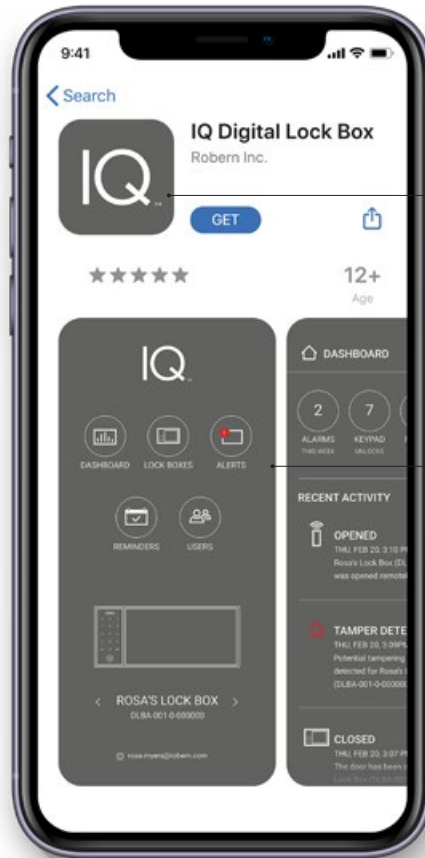

Designed to seamlessly fit your PL PORTRAY™ Cabinet, the IQ Digital Lock Box features improved technology to keep your most important items secure. With key code entry, remote access and tamper notifications via smartphone, you'll have total control over your personal items.

PEACE OF MIND

TOUCH KEYPAD

Protect personal items and valuables with a passcode for secure access.

KEYED ENTRY

A physical key can be hidden for backup, to ensure access when it's needed.

TOTAL CONTROL

The IQ™ Digital Lock Box app offers intelligent monitoring, scheduling, and notifications — no matter where you are. Simply install the app on your smartphone or sign into the IQ Web Portal for on-the-go access. Monitor multiple lock boxes, schedule reminders, unlock remotely, and get real-time alerts when the lock box is accessed.

IQ APP

Monitor multiple lock boxes and unlock remotely using the IQ smartphone app.

NOTIFICATIONS

Schedule medication reminders and receive notifications when lock box activity takes place.

ONE SIZE DOESN'T FIT ALL DESIGN AND MODULARITY