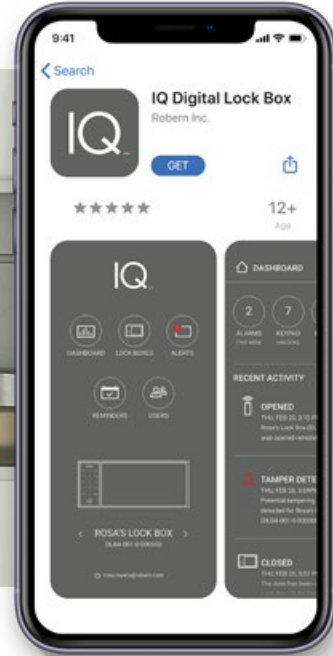

3

CHOOSE YOUR SIMPLE UPGRADE OPTIONS

Slow-Close Hinges

PORTRAY™ Sliding Magnification Mirror

SLOW-CLOSE UPGRADE

Includes:

- Slow-Close Hinges

MAGNIFICATION MIRROR UPGRADE

Includes:

- Sliding Magnification Mirror
- Slow-Close Hinges

PORTRAY™ Quick Caddy

PORTRAY™ Electric Upgrade

STORAGE UPGRADE

Includes:

- Sliding Magnification Mirror
- Quick Caddy
- Slow-Close Hinges

ELECTRIC UPGRADE

PRODUCT SELECTION

4 CHOOSE YOUR ADD-ON ACCESSORIES

IQ™ DIGITAL LOCK BOX

- DLB-16 For 16" W Cabinets
- DLB-20 For 20" W Cabinets
- DLB-24 For 24" W Cabinets

GLASS BIN ORGANIZERS

- GLASSBIN3.25 (Small)
- GLASSBIN5.25 (Medium)
- GLASSBIN8.5 (Large)