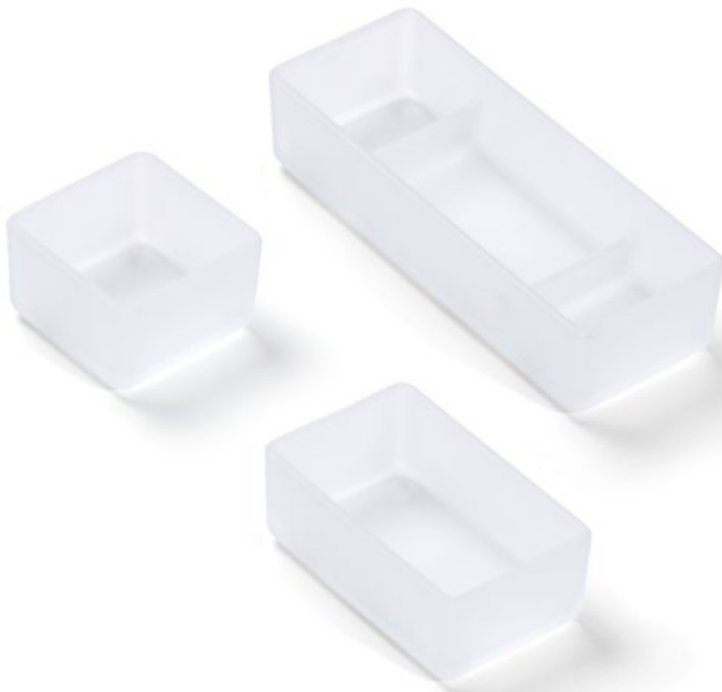

IQ™ DIGITAL LOCK BOX

- DLB-16 For 16" W Cabinets
- DLB-20 For 20" W Cabinets
- DLB-24 For 24" W Cabinets

GLASS BIN ORGANIZERS

- GLASSBIN3.25 (Small)
- GLASSBIN5.25 (Medium)
- GLASSBIN8.5 (Large)