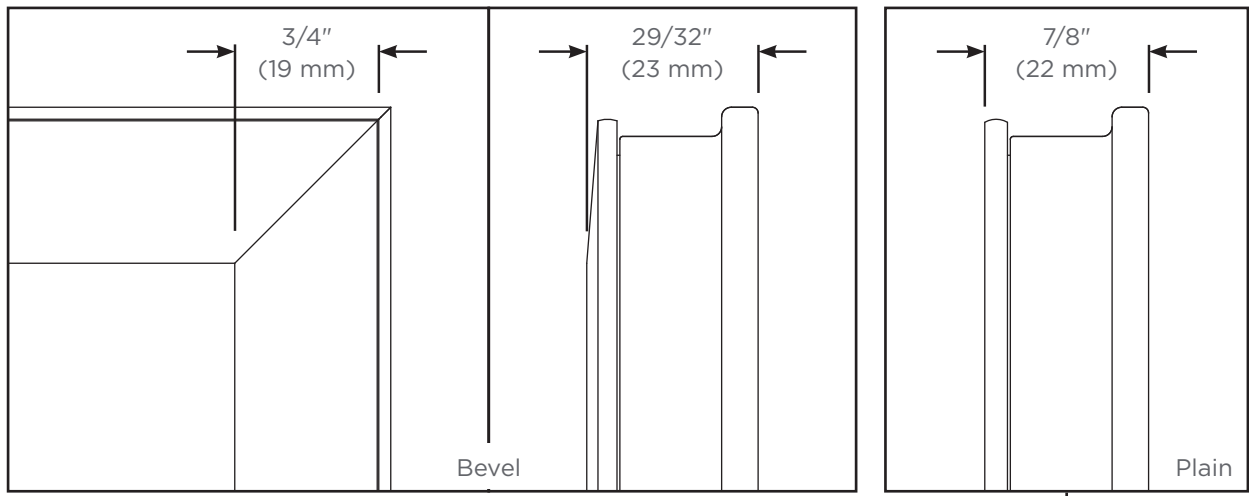

Dimensions

Height: 36" (915 mm)
 Width: 23-1/4" (591 mm)
 Depth: 7/8" (22 mm)

Options

- Other widths / heights available
- Can be paired with other product lines:
 - PL Cabinets (P2C)

Example: Cabinet to Mirror to Cabinet Arrangement

Model Number Key

<u>Modular</u>	<u>Mirror</u>	<u>Width</u>	<u>Height</u>	<u>Finish</u>
MOD	M	24	36	FP = Flat Polish FB = Flat Bevel

Front view

Side view