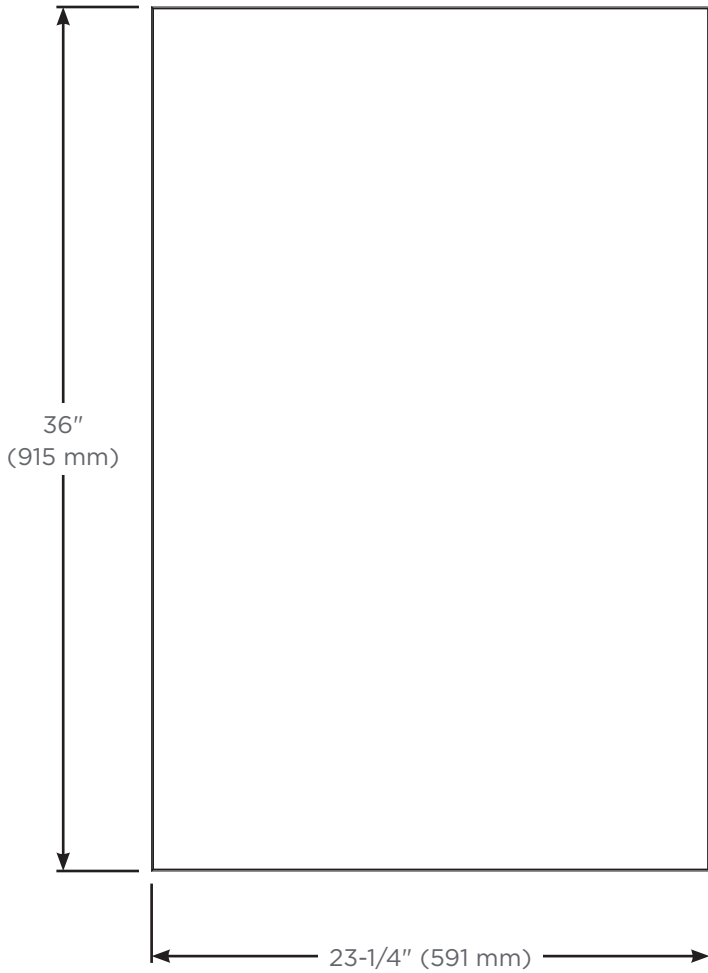

Dimensions

Height: 36" (915 mm)
 Width: 23-1/4" (591 mm)
 Depth: 7/8" (22 mm)

Options

- Other widths / heights available
- Can be paired with other product lines:
 - PL Cabinets (P2C)

Example: Cabinet to Mirror to Cabinet Arrangement

Model Number Key

<u>Modular</u>	<u>Mirror</u>	<u>Width</u>	<u>Height</u>	<u>Finish</u>
MOD	M	24	36	FP = Flat Polish FB = Flat Bevel

Front view

Side view