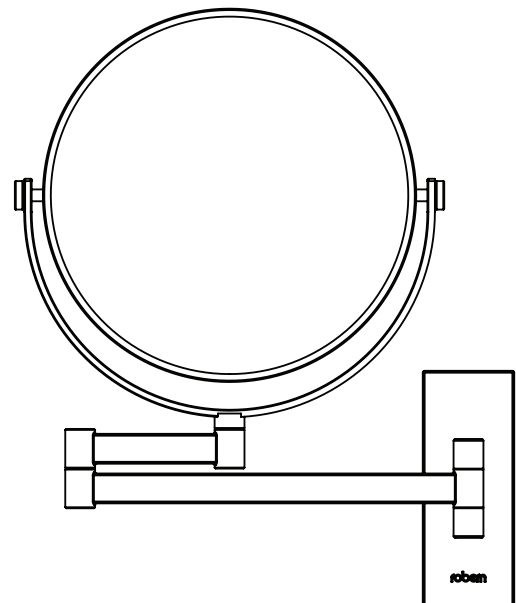

Features

- Wall-mounted design, two-point extension for effortless adjustability
- 1x / 7x magnification to help with those up-close details
- Mirror rotates 180 degrees to allow for preferred placement
- Framed, for a bold look
- Durable chrome finish

Custom Solutions

If project design requires a product outside of our offering, semi-custom solutions are available. Contact us at custom@robern.com for more information.

Care and Maintenance

Use only a damp cloth to clean. Ammonia or vinegar-based cleaners can damage mirrors. A 50/50 solution of water and isopropyl alcohol is recommended for cleaning the mirrors. When cleaning, spray the cloth, not the mirror or surround surfaces. Do not use abrasive cleansers on any part of the light fixture.

Services

- Backed by Kohler
- Uncompromising Quality
- 2-week Lead Time
- 1-Year Limited Warranty