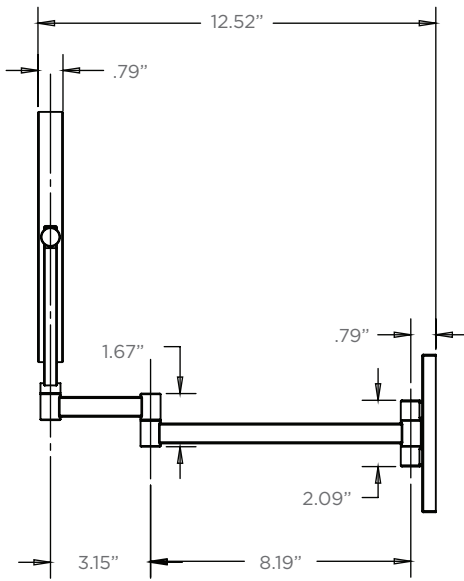

Dimensions

Side view