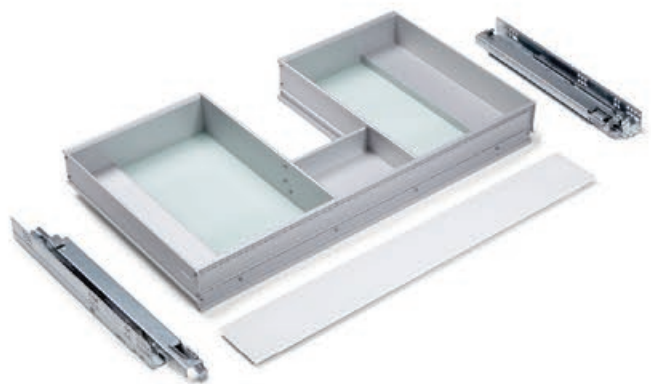

FULL DRAWER INSERT

Double the amount of available storage to your vanity drawers by including a full drawer insert for your design.

VADRAWER12X

For 12" W × 15" H Vanity Drawers
10-³/₁₆" × 3-³/₄" × 15-³/₈"

VADRAWER24X

For 24" W × 15" H Vanity Drawers
22-³/₁₆" × 3-³/₄" × 15-³/₈"

VADRAWER30X

For 30" W × 15" H Vanity Drawers
28-³/₁₆" × 3-³/₄" × 15-³/₈"

VADRAWER36X

For 36" W × 15" H Vanity Drawers
34-³/₁₆" × 3-³/₄" × 15-³/₈"

PLUMBING DRAWER INSERTS

Add extra storage under a sink with a plumbing drawer insert designed to accommodate your construction needs.

VADRAWER24P

For 24" W × 15" H Vanity Drawers
22-³/₁₆" × 3-³/₄" × 15-³/₈"