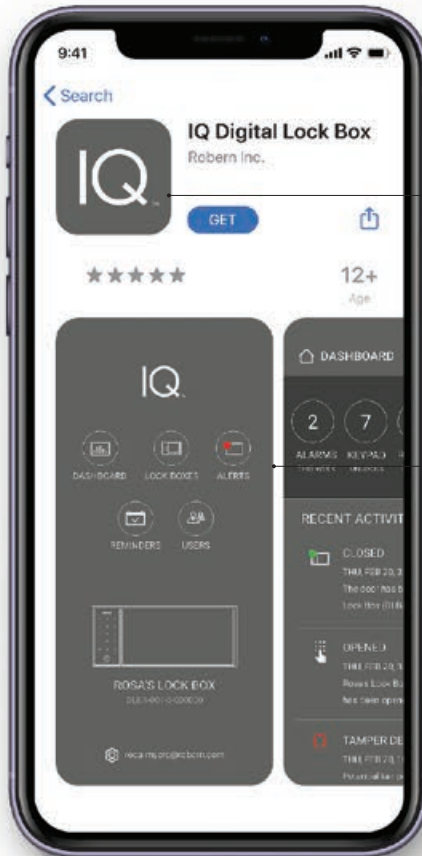

Designed to mount seamlessly and securely into your Robern cabinet, the IQ™ Digital Lock Box features improved technology to keep your most important items secure. Keep personal items, valuables, and medication safely hidden away from young hands and prying eyes for complete peace of mind.

INTRODUCING IQ™ DIGITAL LOCK BOX

PEACE OF MIND

TOUCH KEYPAD

Protect personal items, like prescription medications, with a passcode for secure access.

KEYED ENTRY

A physical key can be hidden for backup, to ensure access when it's needed.

TOTAL CONTROL

The IQ Digital Lock Box app offers intelligent monitoring, scheduling, and notifications — no matter where you are. Simply install the app on your smartphone or sign into the IQ Web Portal for on-the-go access. Monitor multiple lock boxes, schedule reminders, unlock remotely, and get real-time alerts when the lock box is accessed.

IQ APP

Monitor multiple lock boxes and unlock remotely using the IQ smartphone app.

NOTIFICATIONS

Schedule medication reminders and receive notifications when lock box activity takes place.

ATTENTION TO DETAIL