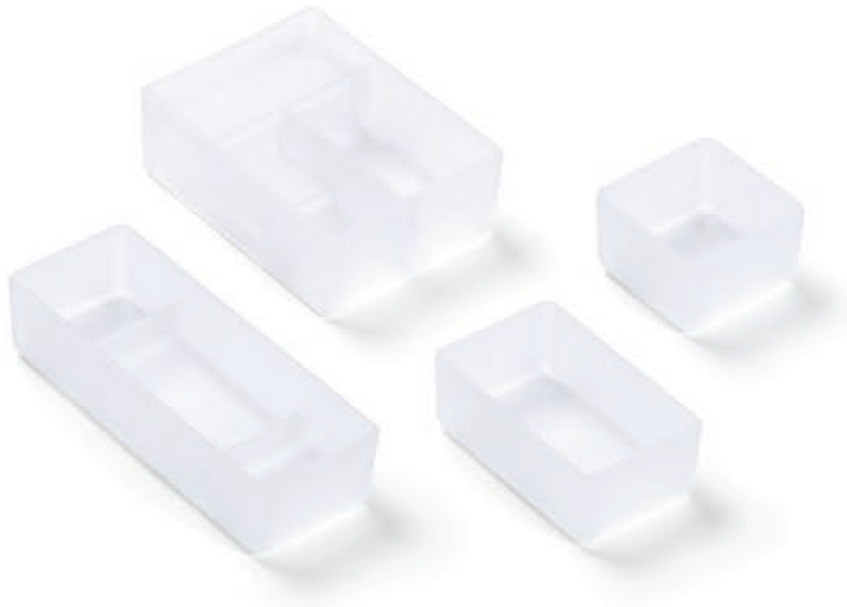

VAELECTRIC18

For 15" H x 18" D Vanity Drawers
5-1/2" W x 5" H x 3-1/2" D

VAELECTRIC21

For 15" H x 21" D Vanity Drawers
5-1/2" W x 5" H x 3-1/2" D

STORAGE

Create a well-appointed storage solution that complements your design and keeps your styling space clutter-free. Upgrade your cabinet with inspired organizational accessories that store your essentials out of sight, but within easy reach.

GLASS BINS AND ACCESSORY TRAYS

Keep loose items from spilling out of the cabinet or rolling around the vanity with glass bins and accessory trays. Glass and aluminum construction make them ideal for high-moisture environments, while maximizing storage. Both are easy to clean, removable and long lasting.