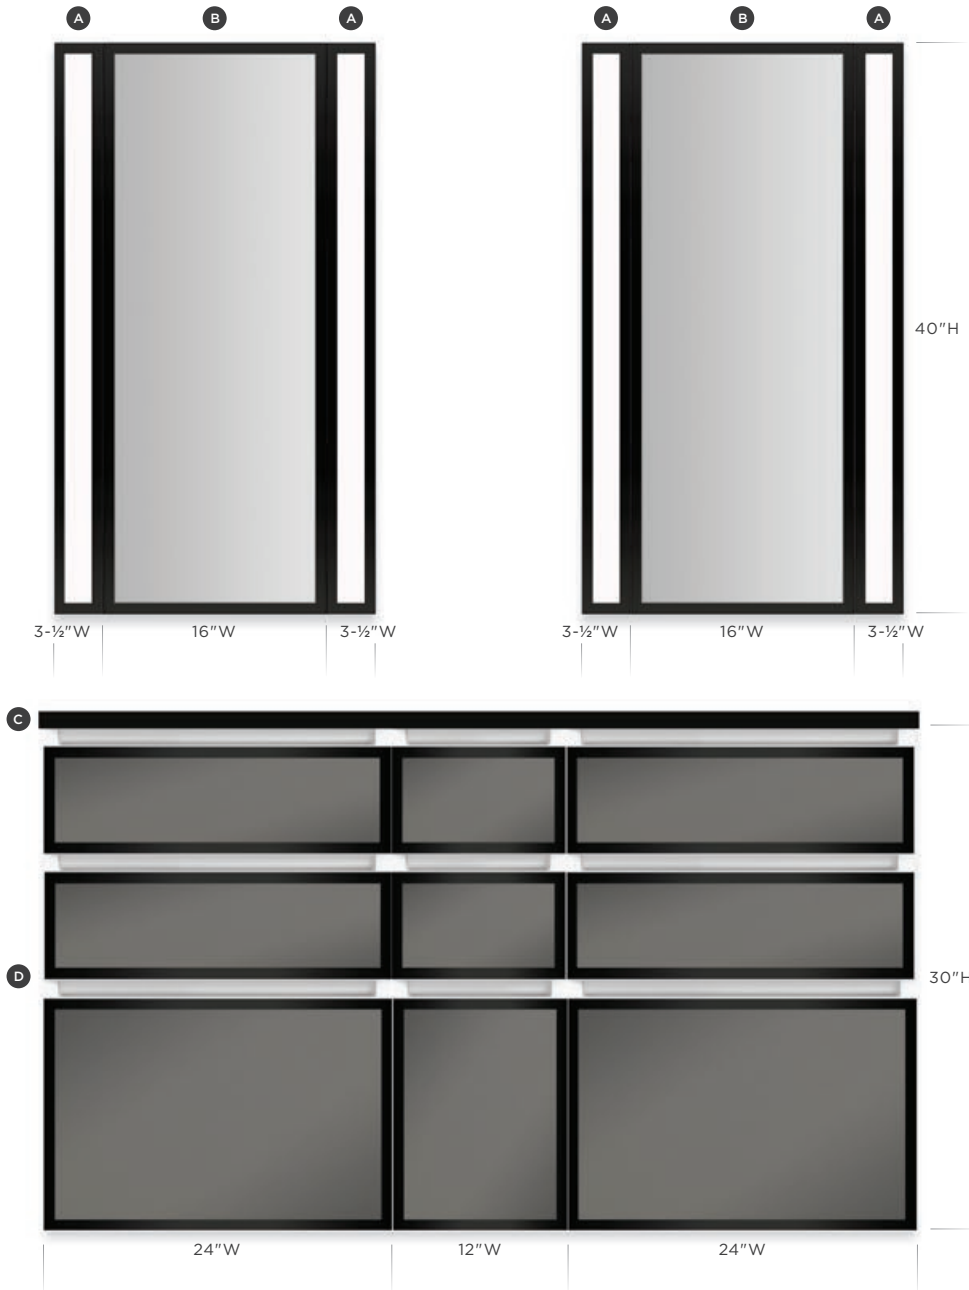

MASTER BATHROOM

TOUCH OF NOIR

- A PROFILES® LIGHTING (4000K) WITH MATTE BLACK FINISH
- B PROFILES MEDICINE CABINET WITH MATTE BLACK FINISH
- C ENGINEERED STONE VANITY TOP IN LAVA BLACK
- D PROFILES VANITY IN TINTED GRAY MIRROR WITH MATTE BLACK FINISH