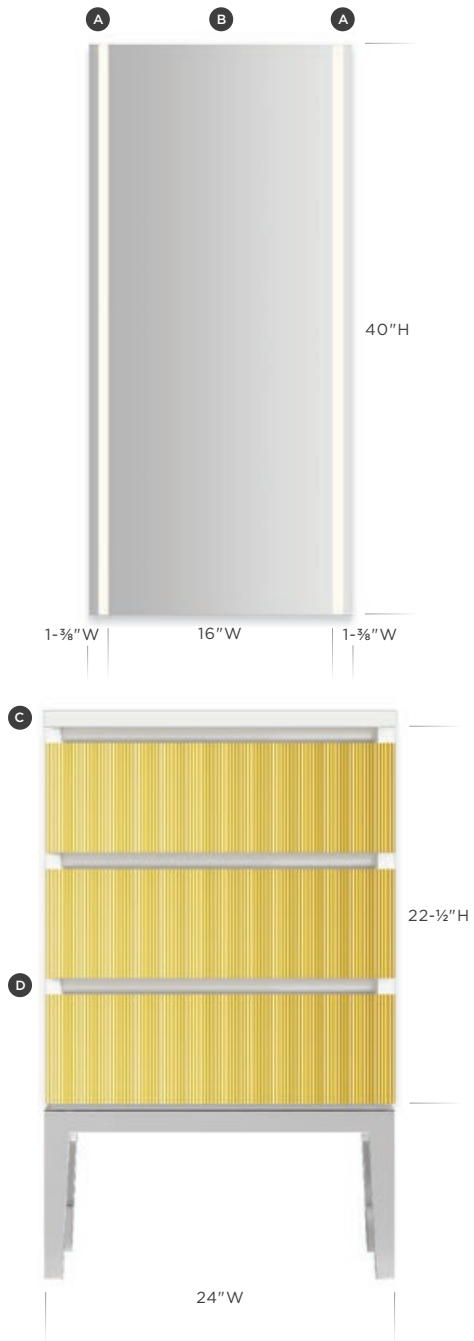

COMPACT BATHROOM

TEMPTING TEXTURE

- **A** VESPER™ EDGELINE LIGHTING (3000K)
- **B** M SERIES MEDICINE CABINET
- **C** ENGINEERED STONE VANITY TOP IN QUARTZ WHITE
- **D** CARTESIAN® VANITY IN REEDED BRASS AND LEG ACCESSORY WITH POLISHED STAINLESS STEEL FINISH

PERFECT PAIRINGS