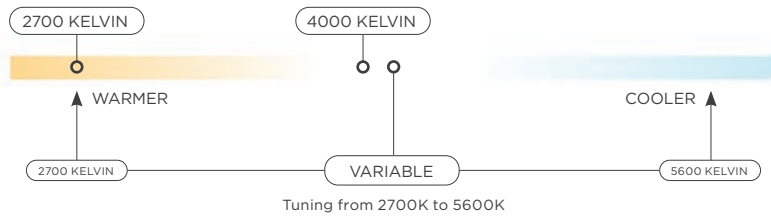

COLOR TEMPERATURE OPTIONS

SUGGESTED LIGHTING CONTROLS

Lutron Diva ELV Dimmer (Model DVELV300P) or Caseta Wireless ELV Dimmer (Model PD5NE)

PAIRS WITH

- Profiles® Medicine Cabinets
- Profiles Mirrors