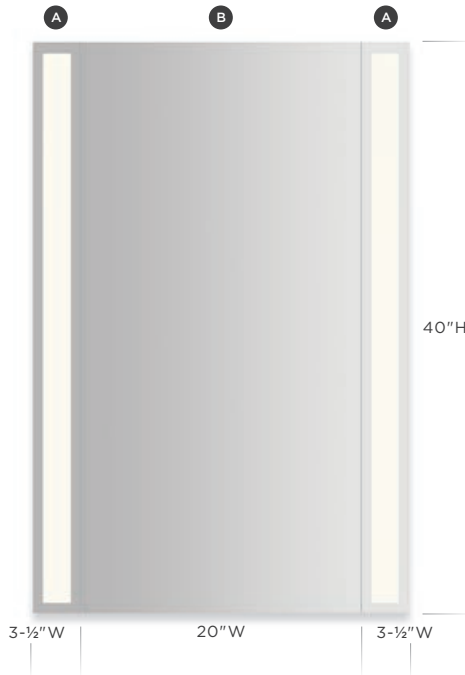

GUEST BATHROOM

ELEGANCE AND SERENITY

- **A** INLINE LIGHTING (3000K)
- **B** M SERIES MEDICINE CABINET
- **C** ENGINEERED STONE VANITY TOP IN QUARTZ WHITE
- **D** CARTESIAN® FREESTANDING VANITY IN REEDED WHITE AND POLISHED STAINLESS STEEL LEG FINISH