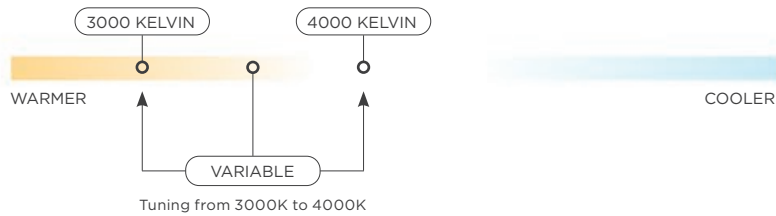

PRODUCT SELECTION

SIZE

3-½" W
30" H

3-½" W
40" H

COLOR TEMPERATURE OPTIONS

SUGGESTED LIGHTING CONTROLS

Lutron C•L
LED Dimmers

PAIRS WITH