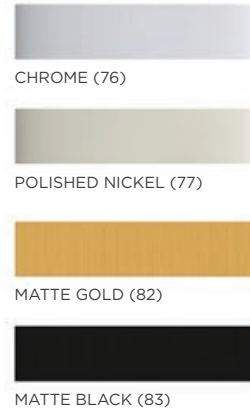

METAL FRAME FINISHES