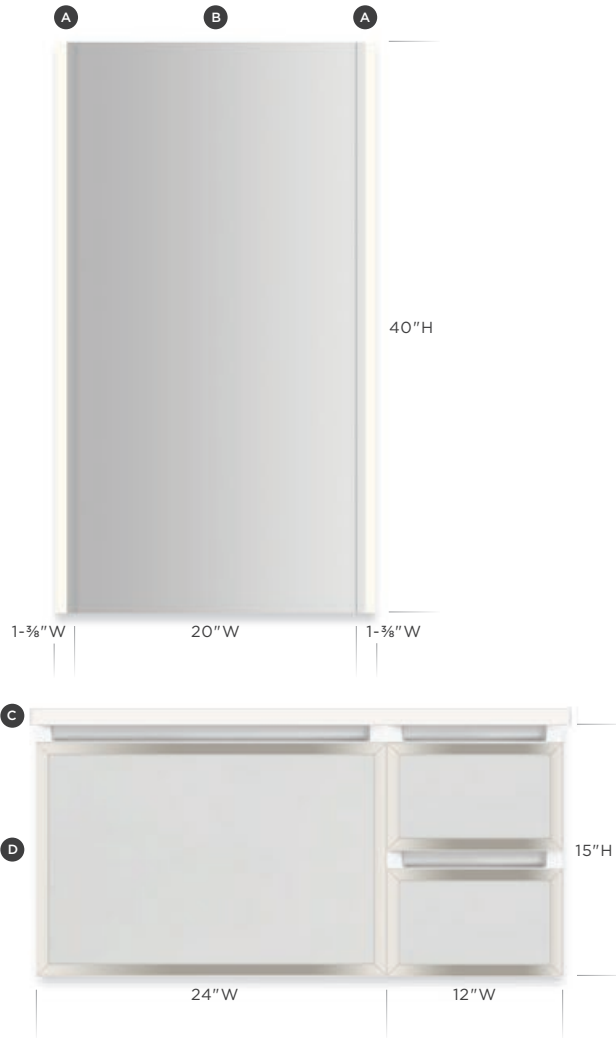

POWDER ROOM