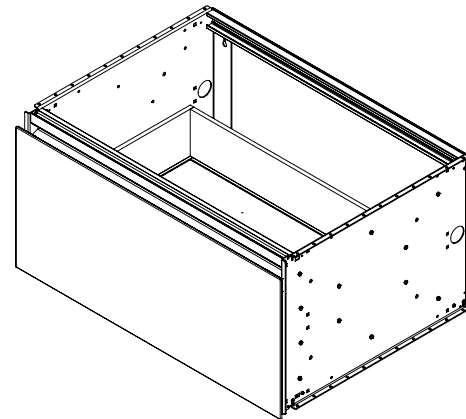

**Construction**

- All aluminum and glass construction - designed for disassembly and recycle, aluminum structural frame and drawer sides, glass drawer fronts, and safety backed glass drawer bottom
- Heavy duty, full extension, soft close drawers slides
- Constructed for wall hanging loads with stone tops
- Glass fronts and optional side kits are replaceable
- Includes installation hardware using secure structural bolts
- Glass side kits sold separately

**Dimensions**

Height: 15" (381 mm)  
 Width: 30-1/8" (765 mm) - with side kits installed  
 Depth: 21-3/4" (552 mm)

**Configurable Options**

- Choice of split plumbing or full width drawer
- Integrated LED night light (L) - Light bar built into top frame provides drawer illumination
- Glass finish options: Mirror, patterned glass, and back painted glass - gloss or matte
- Other widths available - 12" (308 mm) / 24" (613 mm) / 36" (918 mm)
- 7-1/2" (191 mm) drawer height available - H1
- Shallow depth available 18-3/4" (476 mm) - D18
- In-drawer electrical outlets