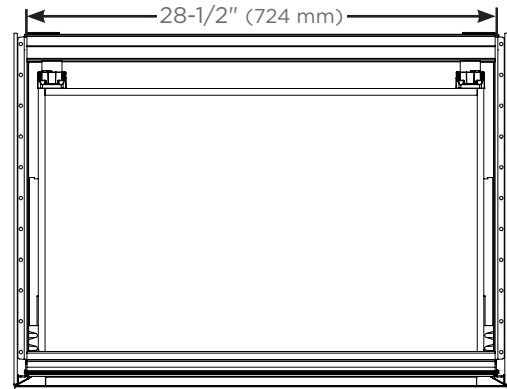

Electrical System

- Night light option - 12VDC plug-in transformer
  Locate wall outlet as per installation instructions 209-1232
- In-drawer 3 outlet and switch box option - plug-in cord
  Locate wall outlet as per installation instructions 209-1232
  120VAC 20A outlet - GFCI protected

Add-On Accessories

- Insert Plumbing Drawer (VADRAWER30F)
- Insert Full Drawer (VADRAWER30X)
- In drawer electrical outlets (VAELECTRIC21)
- Assorted glass bins:
  - Divided storage (GLASSBIN6.38)
  - Small (GLASSBIN3.25)
  - Medium (GLASSBIN5.25)
  - Large (GLASSBIN8.5)
- Hair Styling Organizer (VAHAIRORG)
- Robern Engineered Stone Tops and porcelain sink available

Modular Kits

Available in 4 heights (based on final configuration)

- Side kits (**Single**):
  - 7-1/2" (VM1SKH1D21##)
  - 15" (VM1SKH2D21##)
  - 22-1/2" (VM1SKH3D21##)
  - 30" (VM1SKH4D21##)
- Side kits (**Pair**):
  - 7-1/2" (VM2SKH1D21##)
  - 15" (VM2SKH2D21##)
  - 22-1/2" (VM2SKH3D21##)
  - 30" (VM2SKH4D21##)
- Ganging kits:
  - 7-1/2" (VMGKITH1)
  - 15" (VMGKITH2)
  - 22-1/2" (VMGKITH3)
  - 30" (VMGKITH4)
- Alcove finishing kits:
  - 7-1/2" (VMAKITH1)
  - 15" (VMAKITH2)
  - 22-1/2" (VMAKITH3)
  - 30" (VMAKITH4)

Top view for plumbing and sink clearance