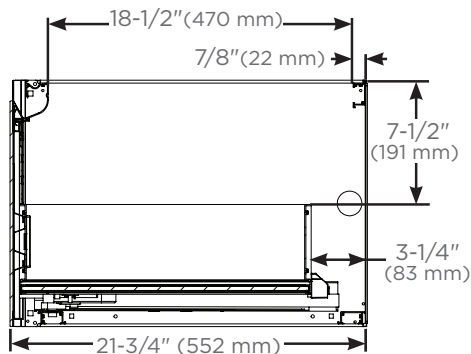

**Dimensions**

Height: 15" (381 mm)  
 Width: 30-1/8" (765 mm) - with side kits installed  
 Depth: 21-3/4" (552 mm)

**Configurable Options**

- Choice of split plumbing or full width drawer
- Integrated LED night light (L) - Light bar built into top frame provides drawer illumination
- Glass finish options: Mirror, patterned glass, and back painted glass - gloss or matte
- Other widths available - 12" (308 mm) / 24" (613 mm) / 36" (918 mm)
- 7-1/2" (191 mm) drawer height available - H1
- Shallow depth available 18-3/4" (476 mm) - D18
- In-drawer electrical outlets

Two H2 - 15" (381 mm) Cartesian vanities stacked  
 Total height 30" (762 mm)

(2) H2 Cartesian vanities stacked + (4) H1 Cartesian vanities stacked + (2) H2 Cartesian vanities stacked

**Model Number Key**

## Modular Kits

Available in 4 heights (based on final configuration)

- Side kits (**Single**):
  - 7-1/2" (VM1SKH1D21##)
  - 15" (VM1SKH2D21##)
  - 22-1/2" (VM1SKH3D21##)
  - 30" (VM1SKH4D21##)
- Side kits (**Pair**):
  - 7-1/2" (VM2SKH1D21##)
  - 15" (VM2SKH2D21##)
  - 22-1/2" (VM2SKH3D21##)
  - 30" (VM2SKH4D21##)
- Ganging kits:
  - 7-1/2" (VMGKITH1)
  - 15" (VMGKITH2)
  - 22-1/2" (VMGKITH3)
  - 30" (VMGKITH4)
- Alcove finishing kits:
  - 7-1/2" (VMAKITH1)
  - 15" (VMAKITH2)
  - 22-1/2" (VMAKITH3)
  - 30" (VMAKITH4)

Top view for plumbing and sink clearance

Side views for plumbing and sink clearance with door front

Front view with side kits