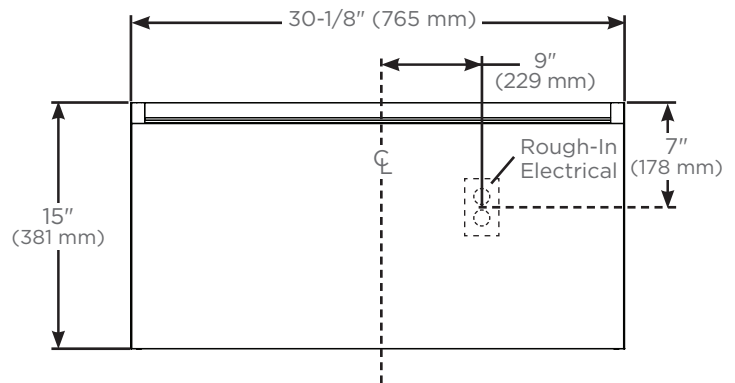

**Dimensions**

Height: 15" (381 mm)  
 Width: 30-1/8" (765 mm) - with side kits installed  
 Depth: 21-3/4" (552 mm)

**Configurable Options**

- Choice of split plumbing or full width drawer
- Integrated LED night light (L) - Light bar built into top frame provides drawer illumination
- Glass finish options: Mirror, patterned glass, and back painted glass - gloss or matte
- Other widths available - 12" (308 mm) / 24" (613 mm) / 36" (918 mm)
- 7-1/2" (191 mm) drawer height available - H1
- Shallow depth available 18-3/4" (476 mm) - D18
- In-drawer electrical outlets

## Modular Kits

Available in 4 heights (based on final configuration)

- Side kits (**Single**):
  - 7-1/2" (VM1SKH1D21##)
  - 15" (VM1SKH2D21##)
  - 22-1/2" (VM1SKH3D21##)
  - 30" (VM1SKH4D21##)
- Side kits (**Pair**):
  - 7-1/2" (VM2SKH1D21##)
  - 15" (VM2SKH2D21##)
  - 22-1/2" (VM2SKH3D21##)
  - 30" (VM2SKH4D21##)
- Ganging kits:
  - 7-1/2" (VMGKITH1)
  - 15" (VMGKITH2)
  - 22-1/2" (VMGKITH3)
  - 30" (VMGKITH4)
- Alcove finishing kits:
  - 7-1/2" (VMAKITH1)
  - 15" (VMAKITH2)
  - 22-1/2" (VMAKITH3)
  - 30" (VMAKITH4)

Top view for plumbing and sink clearance

Side views for plumbing and sink clearance with door front

Front view with side kits