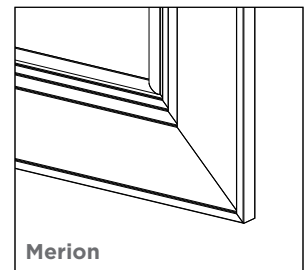

Features

- Metal Framed Wall Mirror
- Color and style matched to Main Line cabinets
- Easy installation

Construction

- Rust-free aluminum construction, available in plated or anodized finishes
- Includes installation hardware

Dimensions

Width: 23-3/8" (594 mm)
 Height: 30-1/16" (764 mm)
 Depth: See page 2 for dimensions

(Merion Option Shown)

Bryn Mawr

Merion

Rosemont

See page 2 for frame dimensions.

Model Number Key

	Width	Height	Frame Style	Frame Finish
DM	24	30	BM = Bryn Mawr ME = Merion RM = Rosemont	66 = Nickel 67 = Vintage Brass 74 = Brushed Black 75 = Brushed Bronze 76 = Chrome 77 = Polished Nickel

Click or scan the QR code to see the details found in the installation instructions.

Use the camera app on your mobile device to look at this QR code. This will allow you to quickly access web pages and other relevant documents.

Dimensions projected from wall			
Recessed Mount			
	Bryn Mawr	Merion	Rosemont
	15/16" (24 mm)	7/8" (22 mm)	1-3/16" (30 mm)
A=	15/16" (24 mm)	7/8" (22 mm)	1-3/16" (30 mm)