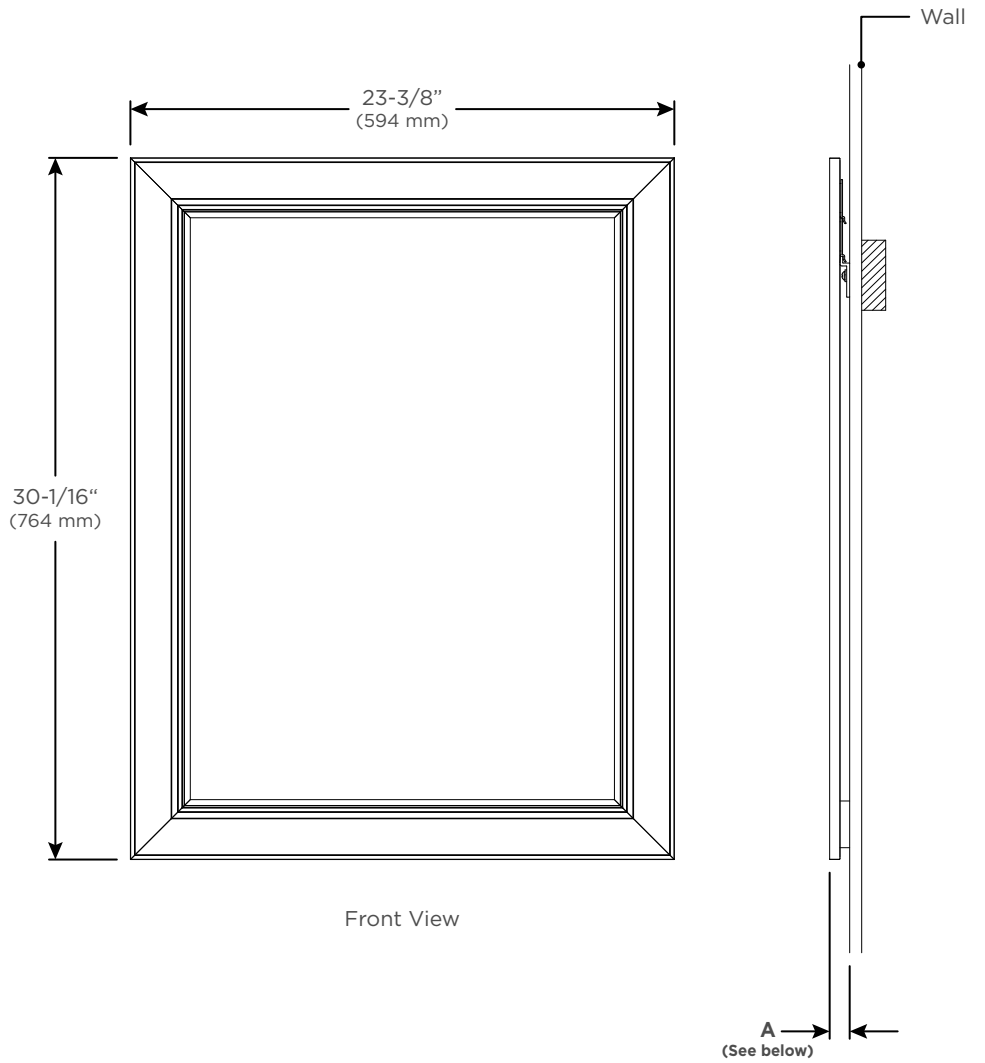

Features

- Metal Framed Wall Mirror
- Color and style matched to Main Line cabinets
- Easy installation

Construction

- Rust-free aluminum construction, available in plated or anodized finishes
- Includes installation hardware

Dimensions

Width: 23-3/8" (594 mm)
 Height: 30-1/16" (764 mm)
 Depth: See page 2 for dimensions

(Merion Option Shown)

Bryn Mawr

Merion

Rosemont

See page 2 for frame dimensions.

Model Number Key

	Width	Height	Frame Style	Frame Finish
DM	24	30	BM = Bryn Mawr ME = Merion RM = Rosemont	66 = Nickel 67 = Vintage Brass 74 = Brushed Black 75 = Brushed Bronze 76 = Chrome 77 = Polished Nickel

Click or scan the QR code to see the details found in the installation instructions.

Use the camera app on your mobile device to look at this QR code. This will allow you to quickly access web pages and other relevant documents.

Dimensions projected from wall			
Recessed Mount			
	Bryn Mawr	Merion	Rosemont
	15/16" (24 mm)	7/8" (22 mm)	1-3/16" (30 mm)
A=	15/16" (24 mm)	7/8" (22 mm)	1-3/16" (30 mm)