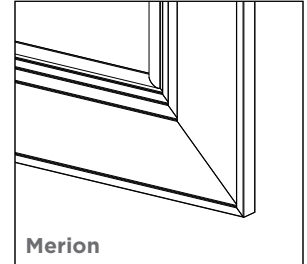

Features

- Metal Framed Wall Mirror
- Color and style matched to Main Line cabinets
- Easy installation

Construction

- Rust-free aluminum construction, available in plated or anodized finishes
- Includes installation hardware

Dimensions

Width: 23-3/8" (594 mm)
 Height: 39-7/16" (1002 mm)
 Depth: See page 2 for dimensions

(Merion Option Shown)

Bryn Mawr

Merion

Rosemont

See page 2 for frame dimensions.

Model Number Key

	Width	Height	Frame Style	Frame Finish
DM	24	40	BM = Bryn Mawr ME = Merion RM = Rosemont	66 = Nickel 67 = Vintage Brass 74 = Brushed Black 75 = Brushed Bronze 76 = Chrome 77 = Polished Nickel

Click or scan the QR code to see the details found in the installation instructions.

Use the camera app on your mobile device to look at this QR code. This will allow you to quickly access web pages and other relevant documents.

Dimensions projected from wall			
Recessed Mount			
	Bryn Mawr	Merion	Rosemont
	15/16" (24 mm)	7/8" (22 mm)	1-3/16" (30 mm)
A=	15/16" (24 mm)	7/8" (22 mm)	1-3/16" (30 mm)