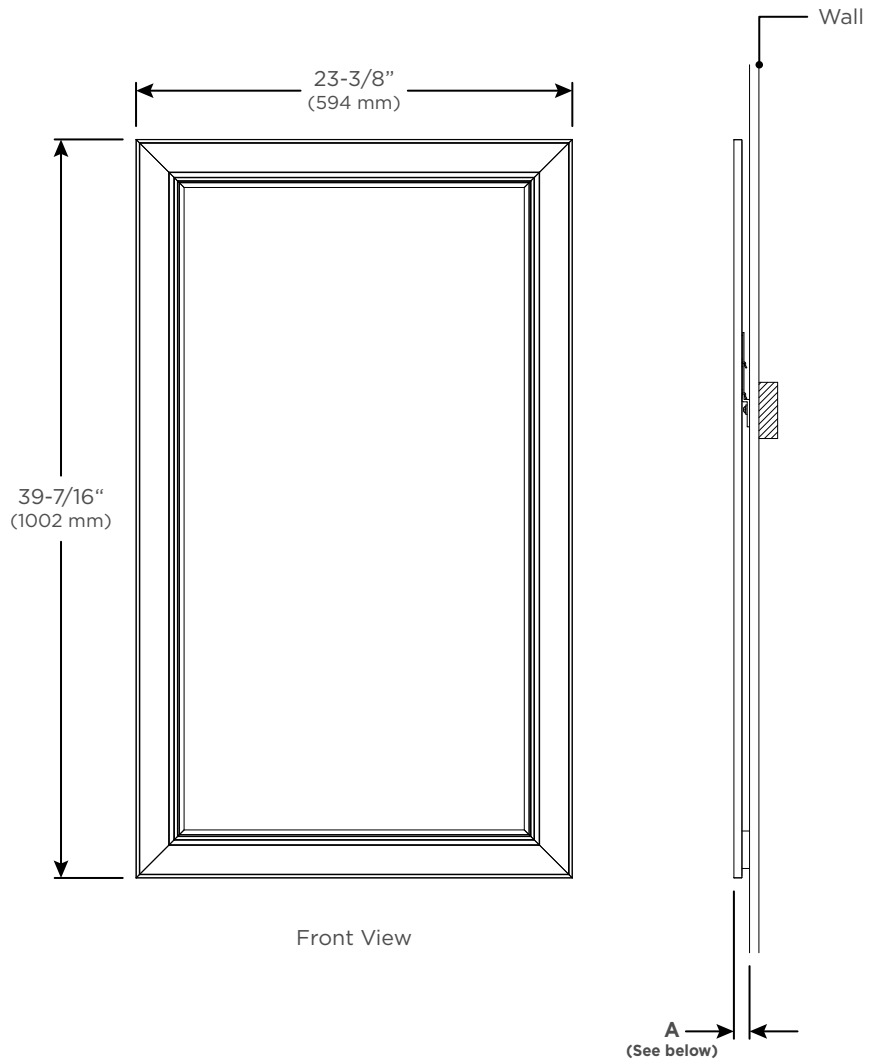

Features

- Metal Framed Wall Mirror
- Color and style matched to Main Line cabinets
- Easy installation

Construction

- Rust-free aluminum construction, available in plated or anodized finishes
- Includes installation hardware

Dimensions

Width: 23-3/8" (594 mm)
 Height: 39-7/16" (1002 mm)
 Depth: See page 2 for dimensions

(Merion Option Shown)

Bryn Mawr

Merion

Rosemont

See page 2 for frame dimensions.

Model Number Key

	Width	Height	Frame Style	Frame Finish
DM	24	40	BM = Bryn Mawr ME = Merion RM = Rosemont	66 = Nickel 67 = Vintage Brass 74 = Brushed Black 75 = Brushed Bronze 76 = Chrome 77 = Polished Nickel

Click or scan the QR code to see the details found in the installation instructions.

Use the camera app on your mobile device to look at this QR code. This will allow you to quickly access web pages and other relevant documents.

Dimensions projected from wall			
Recessed Mount			
	Bryn Mawr	Merion	Rosemont
	15/16" (24 mm)	7/8" (22 mm)	1-3/16" (30 mm)
A=	15/16" (24 mm)	7/8" (22 mm)	1-3/16" (30 mm)