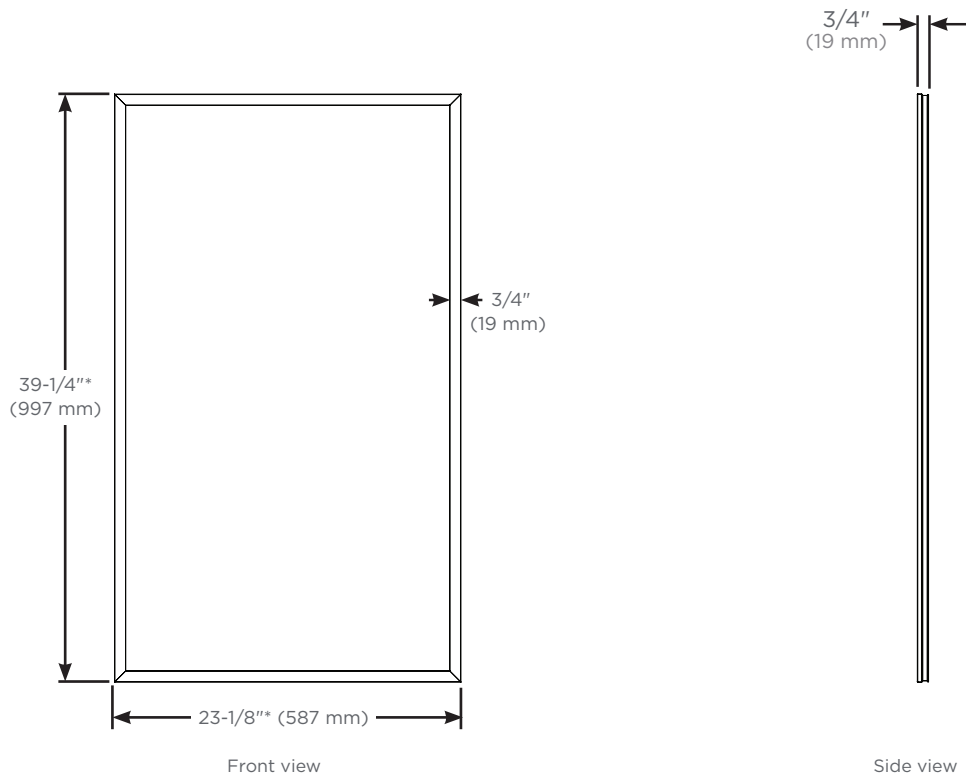

Features

- Color and style matched to Profiles styling suite.
- Easy Installation
- Modular when paired with ganging kit

Construction

- Aluminum frame
- Includes installation hardware

Dimensions

Height: 39-1/4" (997 mm)
 Width: 23-1/8" (587 mm)
 Depth: 3/4" (19 mm)

Options

- Other widths / heights available
- Gangs to Profiles Cabinet and Profiles Modular Light- Reference Profiles Mirror Ganging Kit when ordering - PMGKIT2440
- Available in 4 metal frame color options:
 - Chrome
 - Polished Nickel
 - Matte Gold
 - Matte Black

Model Number Key

Profiles	Mirror	Width	Height	Frame Width	Metal Frame Finish
P	M	24	40	T = 3/4"	76 = Chrome 77 = Polished Nickel 82 = Matte Gold 83 = Matte Black

**Mirror Ganging Kit adds 1/8" (3 mm) to dimensions*