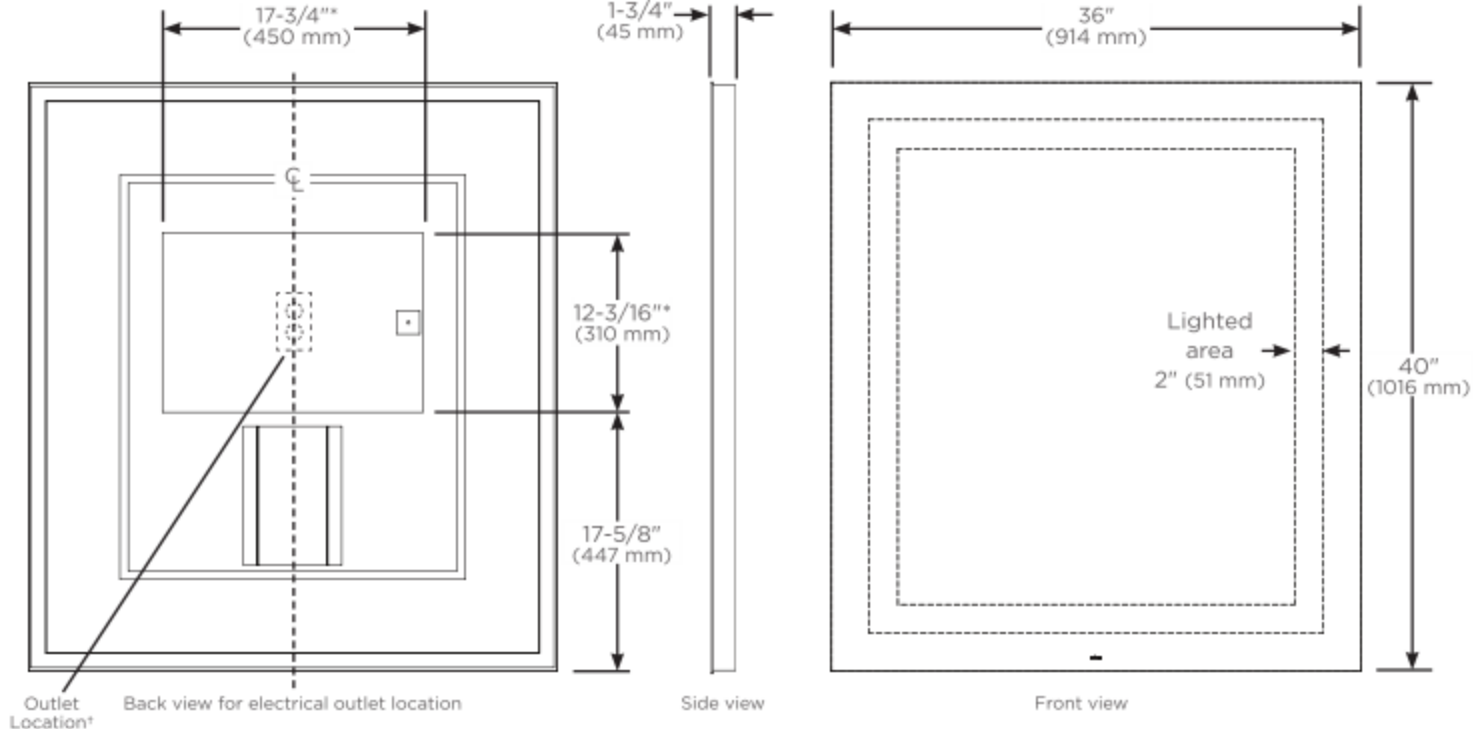

* Based on a measurement of subset of sizes, shapes and lighting styles

** Measured at 18" from center of the mirror

Construction

- Anodized aluminum back frame
- Quality polished edge mirror
- Power cords installed for easy plugin installation
- Constructed for surface mounting
- Includes installation hardware

Codes/Standards Applicable

Vitality Mirror is UL certified to:

- UL 962
- CSA-C22.2, No. 12-82

Dimensions

Height: 40" (1016 mm)
 Width: 36" (914 mm)
 Depth: 1-3/4" (45 mm)

Model Number Key

Vitality	Mirror	Width	Height	Shape	Light Pattern	Edge Type	Options	Color Temp
Y	M	36	40	R = Rectangle	I = Inset	FP = Flat, Polished	D = Defogger	3 = 2700K 4 = 4000K