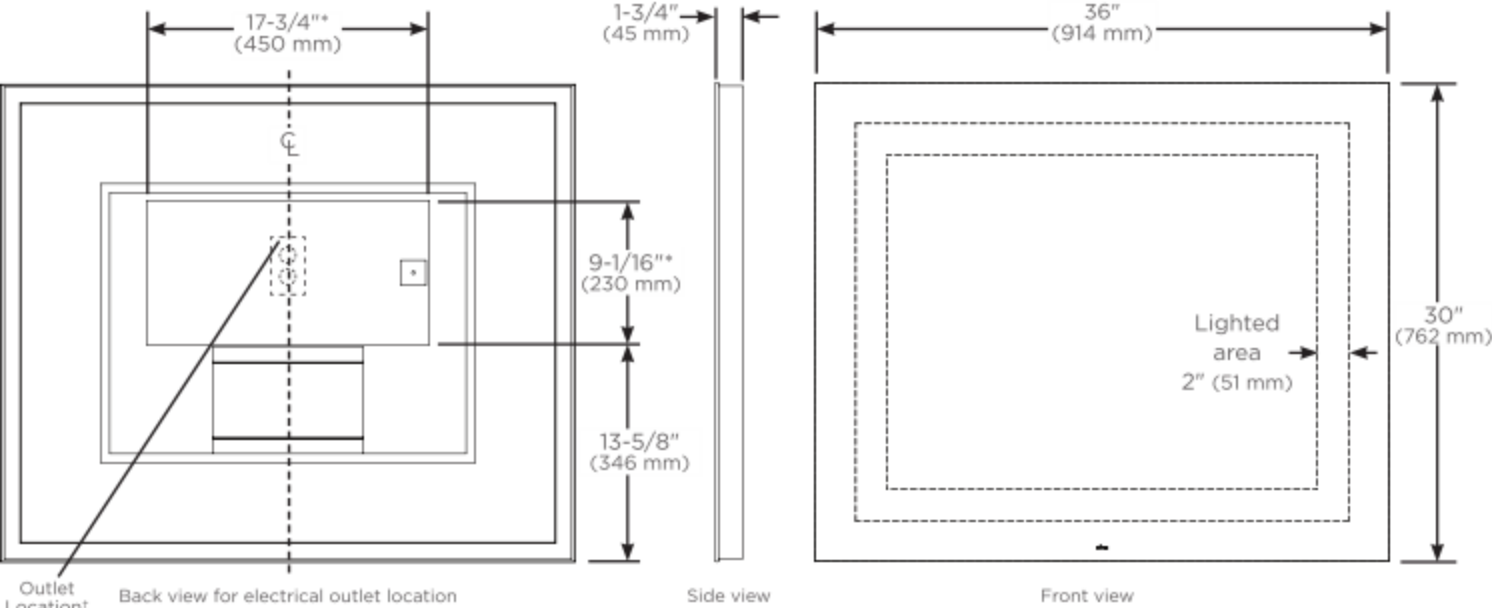

\* Based on a measurement of subset of sizes, shapes and lighting styles

\*\* Measured at 18" from center of the mirror

### Codes/Standards Applicable

Vitality Mirror is UL certified to:

- UL 962
- CSA-C22.2, No. 12-82

### Dimensions

Height: 30" (762 mm)  
 Width: 36" (914 mm)  
 Depth: 1-3/4" (45 mm)

### Model Number Key

Vitality	Mirror	Width	Height	Shape	Light Pattern	Edge Type	Options	Color Temp
Y	M	36	30	R = Rectangle	I = Inset	FP = Flat, Polished	D = Defogger	3 = 2700K 4 = 4000K

\* Defogger Size