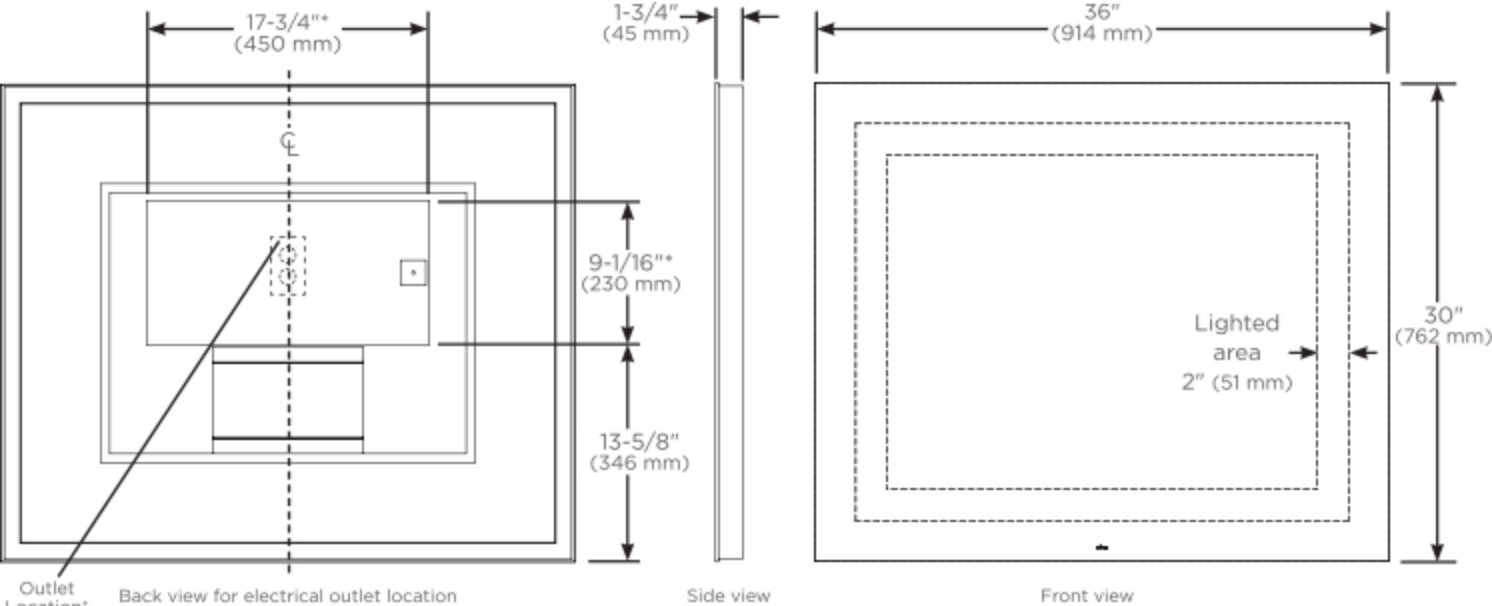

* Based on a measurement of subset of sizes, shapes and lighting styles

** Measured at 18" from center of the mirror

Construction

- Anodized aluminum back frame
- Quality polished edge mirror
- Power cords installed for easy plugin installation
- Constructed for surface mounting
- Includes installation hardware

Codes/Standards Applicable

Vitality Mirror is UL certified to:

- UL 962
- CSA-C22.2, No. 12-82

Dimensions

Height: 30" (762 mm)
 Width: 36" (914 mm)
 Depth: 1-3/4" (45 mm)

Model Number Key

Vitality	Mirror	Width	Height	Shape	Light Pattern	Edge Type	Options	Color Temp
Y	M	36	30	R = Rectangle	I = Inset	FP = Flat, Polished	D = Defogger	3 = 2700K 4 = 4000K