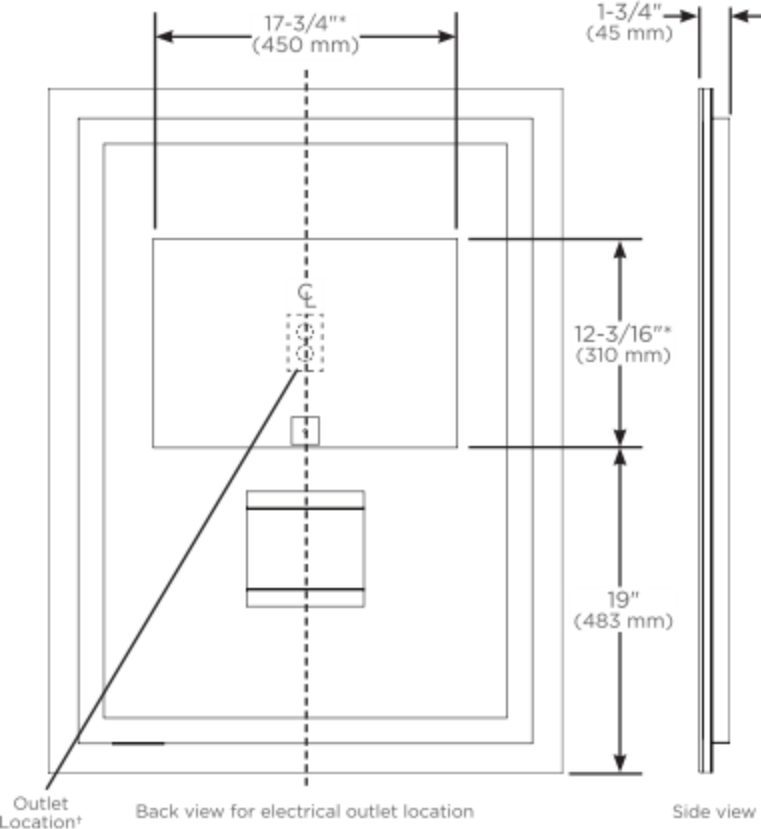

* Based on a measurement of subset of sizes, shapes and lighting styles

** Measured at 18" from center of the mirror

Construction

- Anodized aluminum back frame
- Quality polished edge mirror
- Power cords installed for easy plugin installation
- Constructed for surface mounting
- Includes installation hardware

Codes/Standards Applicable

Vitality Mirror is UL certified to:

- UL 962
- CSA-C22.2, No. 12-82

Dimensions

Height: 40" (1016 mm)
 Width: 30" (762 mm)
 Depth: 1-3/4" (45 mm)

Model Number Key

<u>Vitality</u>	<u>Mirror</u>	<u>Width</u>	<u>Height</u>	<u>Shape</u>	<u>Light Pattern</u>	<u>Edge Type</u>	<u>Options</u>	<u>Color Temp</u>
Y	M	30	40	R = Rectangle	P = Perimeter	FP = Flat, Polished	D = Defogger	3 = 2700K

* Defogger Size

† See instructions for wiring and location