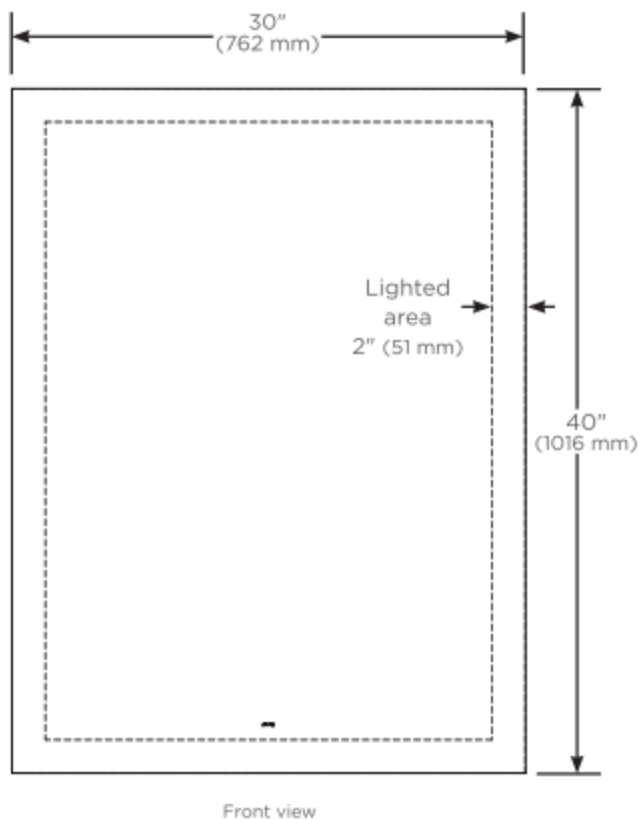

- Includes mirror defogging
- Dimmable LED task lighting to 1%
- Compatible with most Triac/Phase-cut dimmers
- Energy efficient LED lighting:

Kelvin	2700
CRI	90+
Lumens*	746-1488
Lux**	366
R9 Value*	50+
Foot-candles**	34
Watt Output - LED	38
Watt Output - LED with defogger on	75

* Based on a measurement of subset of sizes, shapes and lighting styles

** Measured at 18" from center of the mirror

Construction

- Anodized aluminum back frame
- Quality polished edge mirror
- Power cords installed for easy plugin installation
- Constructed for surface mounting
- Includes installation hardware

Codes/Standards Applicable

Vitality Mirror is UL certified to:

- UL 962
- CSA-C22.2, No. 12-82

Dimensions

Height: 40" (1016 mm)
 Width: 30" (762 mm)
 Depth: 1-3/4" (45 mm)

Model Number Key

<u>Vitality</u>	<u>Mirror</u>	<u>Width</u>	<u>Height</u>	<u>Shape</u>	<u>Light Pattern</u>	<u>Edge Type</u>	<u>Options</u>	<u>Color Temp</u>
Y	M	30	40	R = Rectangle	P = Perimeter	FP = Flat, Polished	D = Defogger	3 = 2700K