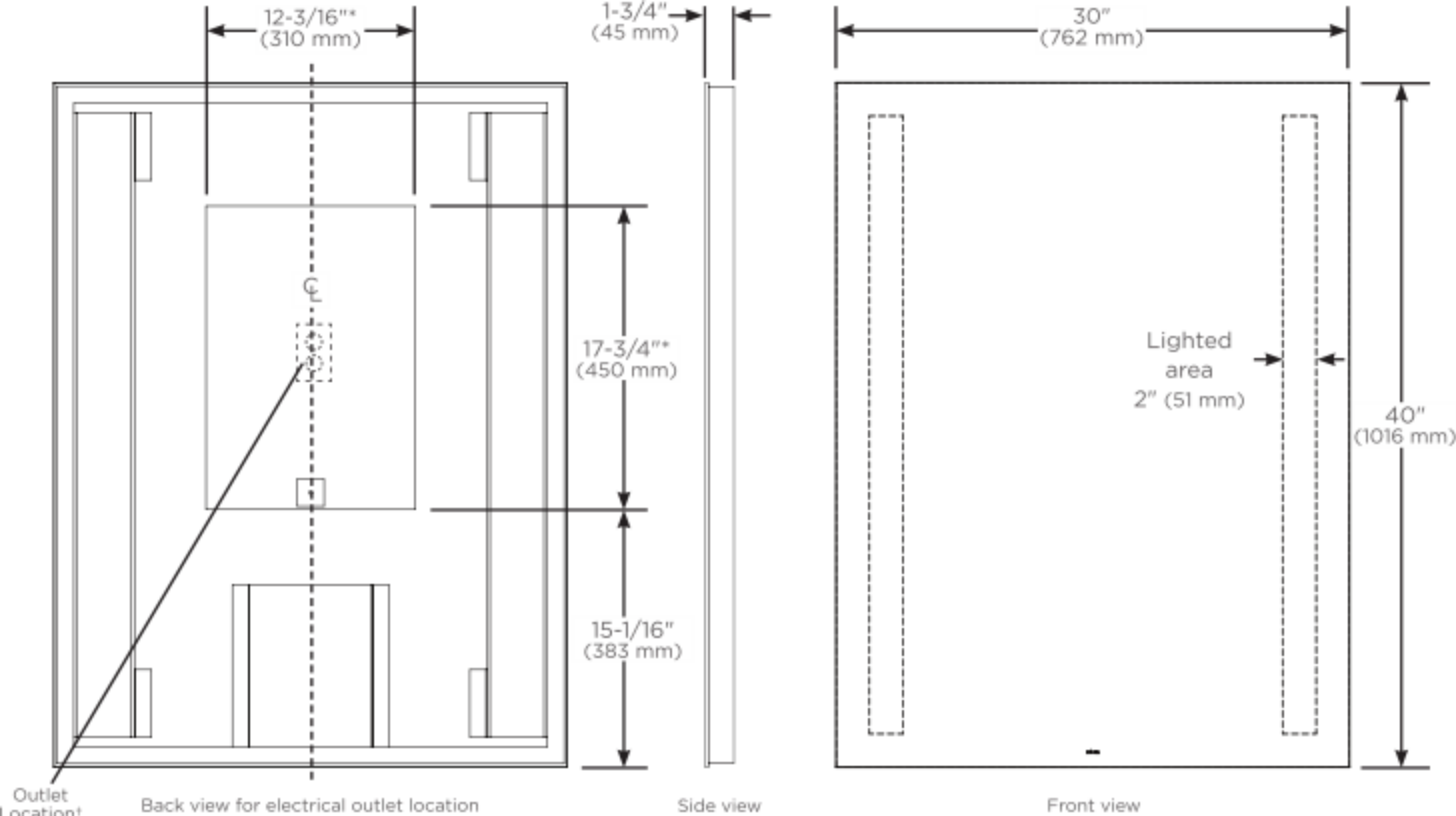

* Based on a measurement of subset of sizes, shapes and lighting styles

** Measured at 18" from center of the mirror

Construction

- Anodized aluminum back frame
- Quality polished edge mirror
- Power cords installed for easy plugin installation
- Constructed for surface mounting
- Includes installation hardware

Codes/Standards Applicable

Vitality Mirror is UL certified to:

- UL 962
- CSA-C22.2, No. 12-82

Dimensions

Height: 40" (1016 mm)
 Width: 30" (762 mm)
 Depth: 1-3/4" (45 mm)

Model Number Key

Vitality	Mirror	Width	Height	Shape	Light Pattern	Edge Type	Options	Color Temp
Y	M	30	40	R = Rectangle	C = Column	FP = Flat, Polished	D = Defogger	3 = 2700K 4 = 4000K

Outlet
Location†

Back view for electrical outlet location

Side view

Front view

* Defogger Size

† See instructions for wiring and location