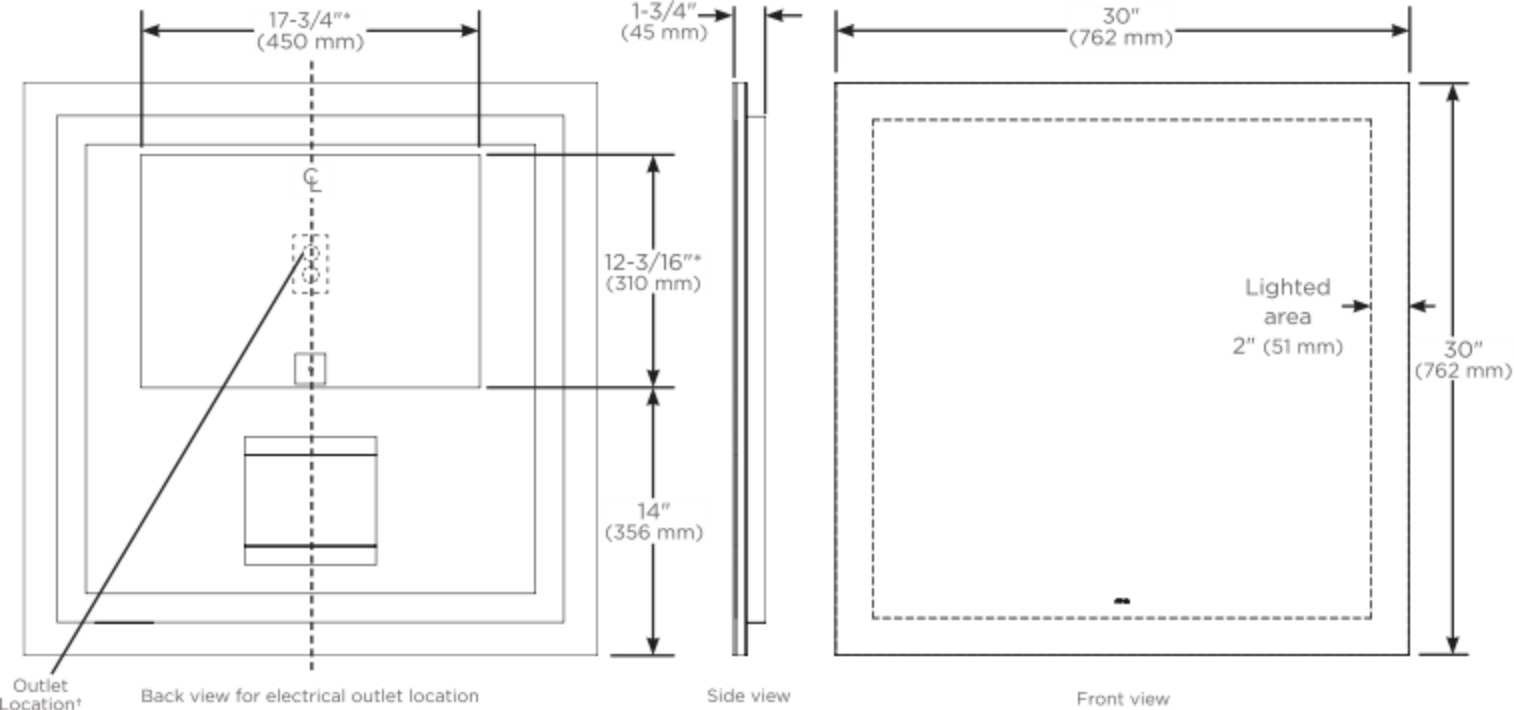

* Based on a measurement of subset of sizes, shapes and lighting styles

** Measured at 18" from center of the mirror

Construction

- Anodized aluminum back frame
- Quality polished edge mirror
- Power cords installed for easy plugin installation
- Constructed for surface mounting
- Includes installation hardware

Codes/Standards Applicable

Vitality Mirror is UL certified to:

- UL 962
- CSA-C22.2, No. 12-82

Dimensions

Height: 30" (762 mm)
 Width: 30" (762 mm)
 Depth: 1-3/4" (45 mm)

Model Number Key

Vitality	Mirror	Width	Height	Shape	Light Pattern	Edge Type	Options	Color Temp
Y	M	30	30	R = Rectangle	P = Perimeter	FP = Flat, Polished	D = Defogger	3 = 2700K