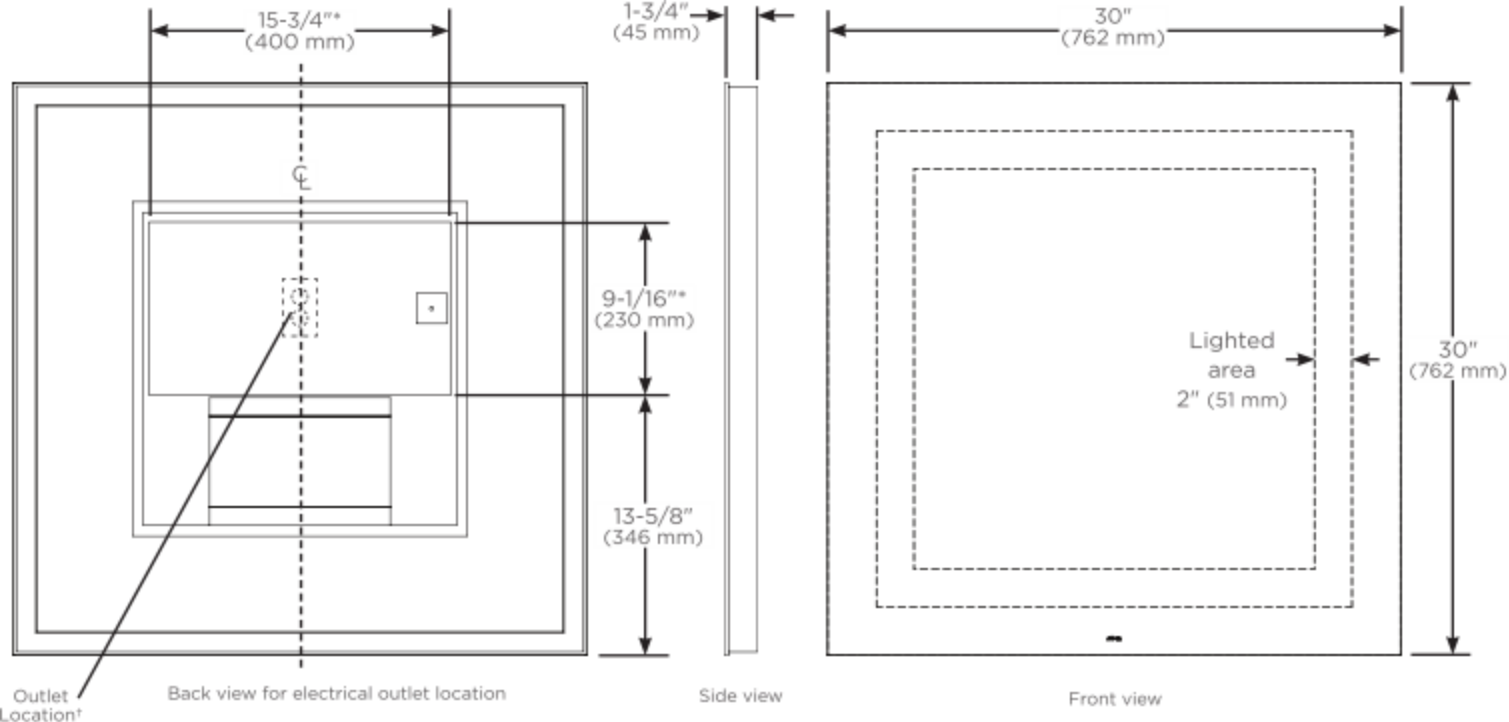

* Based on a measurement of subset of sizes, shapes and lighting styles

** Measured at 18" from center of the mirror

Construction

- Anodized aluminum back frame
- Quality polished edge mirror
- Power cords installed for easy plugin installation
- Constructed for surface mounting
- Includes installation hardware

Codes/Standards Applicable

Vitality Mirror is UL certified to:

- UL 962
- CSA-C22.2, No. 12-82

Dimensions

Height: 30" (762 mm)
 Width: 30" (762 mm)
 Depth: 1-3/4" (45 mm)

Model Number Key

Vitality	Mirror	Width	Height	Shape	Light Pattern	Edge Type	Options	Color Temp
Y	M	30	30	R = Rectangle	I = Inset	FP = Flat, Polished	D = Defogger	3 = 2700K 4 = 4000K