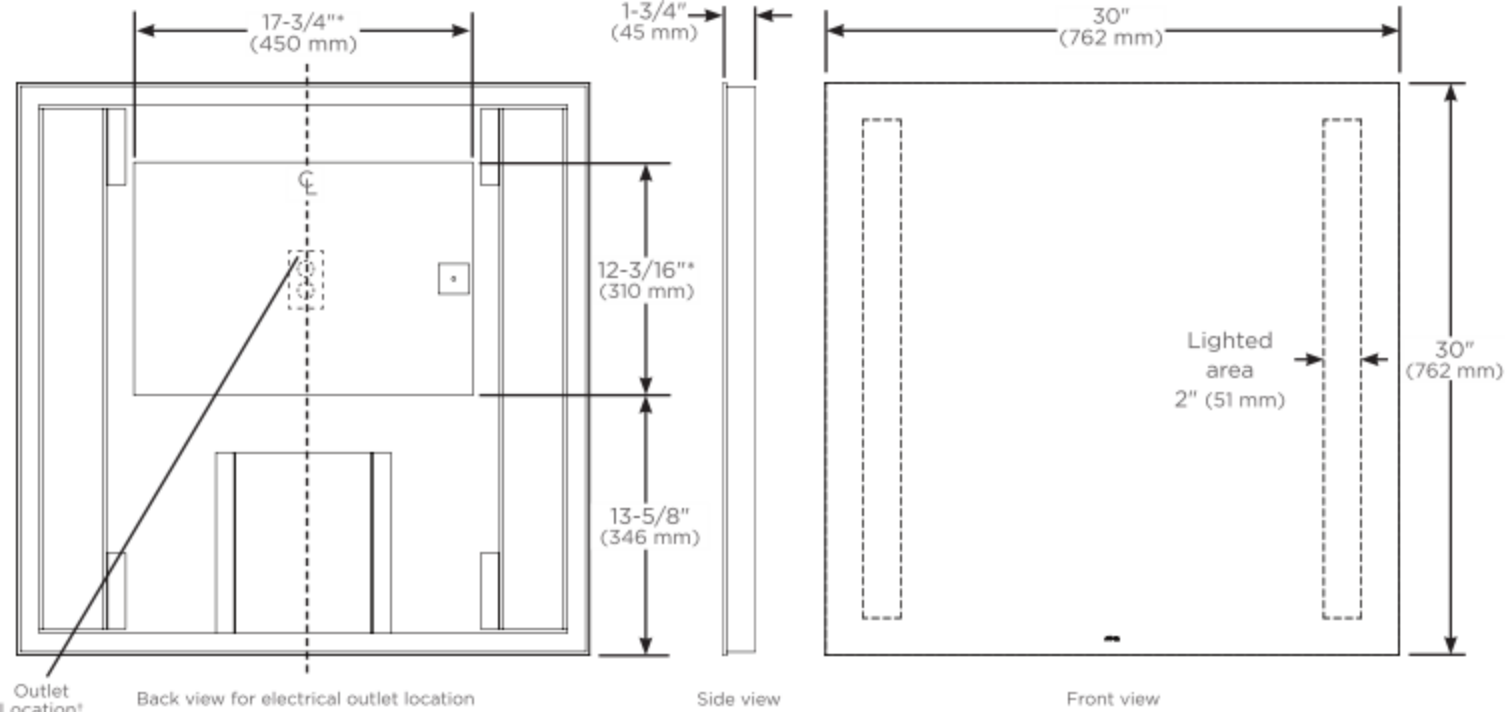

* Based on a measurement of subset of sizes, shapes and lighting styles

** Measured at 18" from center of the mirror

Construction

- Anodized aluminum back frame
- Quality polished edge mirror
- Power cords installed for easy plugin installation
- Constructed for surface mounting
- Includes installation hardware

Codes/Standards Applicable

Vitality Mirror is UL certified to:

- UL 962
- CSA-C22.2, No. 12-82

Dimensions

Height: 30" (762 mm)
 Width: 30" (762 mm)
 Depth: 1-3/4" (45 mm)

Model Number Key

Vitality	Mirror	Width	Height	Shape	Light Pattern	Edge Type	Options	Color Temp
Y	M	30	30	R = Rectangle	C = Column	FP = Flat, Polished	D = Defogger	3 = 2700K 4 = 4000K

Outlet Location*

Back view for electrical outlet location

Side view

Front view

* Defogger Size

† See instructions for wiring and location