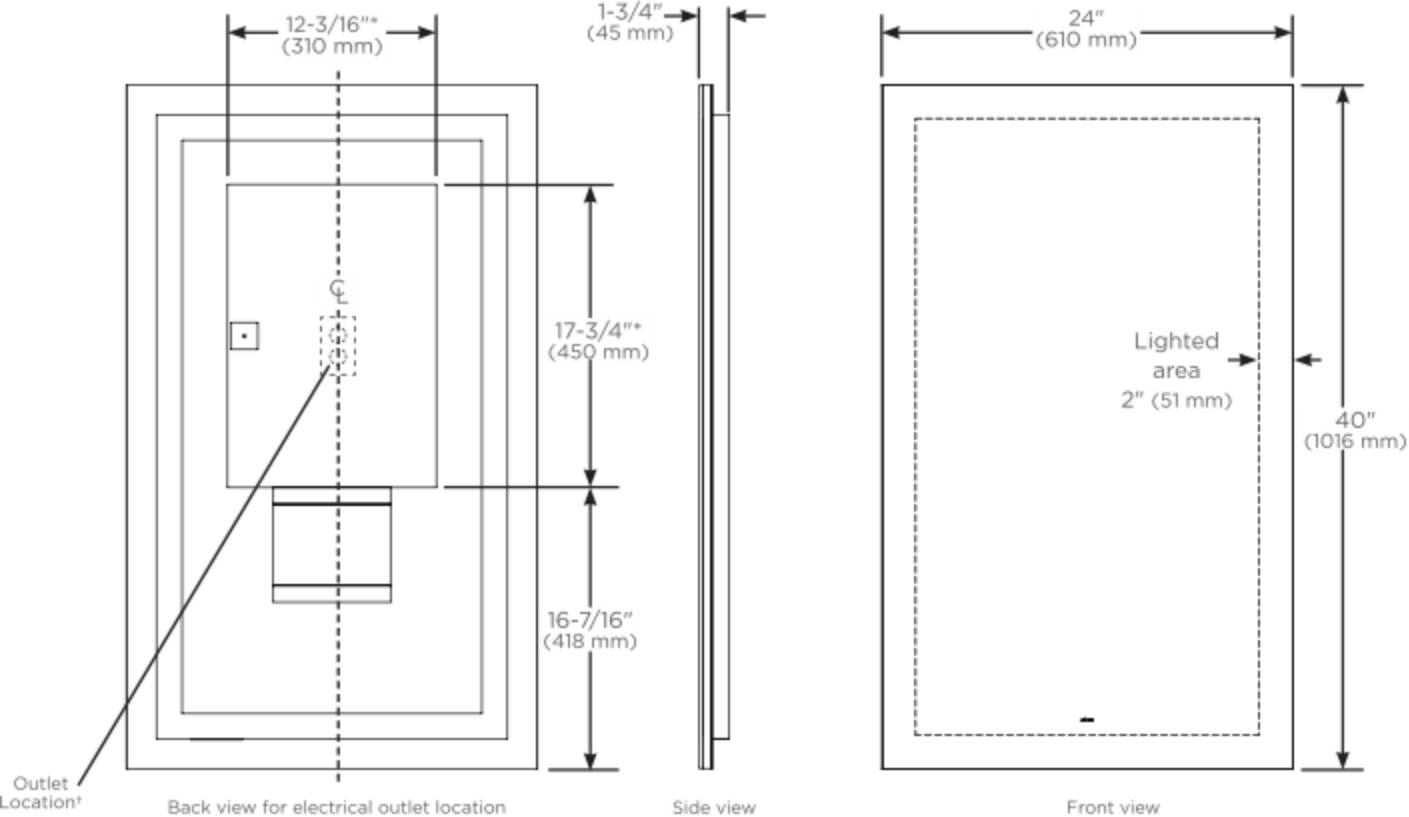

\* Based on a measurement of subset of sizes, shapes and lighting styles

\*\* Measured at 18" from center of the mirror

### Codes/Standards Applicable

Vitality Mirror is UL certified to:

- UL 962
- CSA-C22.2, No. 12-82

### Dimensions

Height: 40" (1016 mm)  
 Width: 24" (610 mm)  
 Depth: 1-3/4" (45 mm)

### Model Number Key

<u>Vitality</u>	<u>Mirror</u>	<u>Width</u>	<u>Height</u>	<u>Shape</u>	<u>Light Pattern</u>	<u>Edge Type</u>	<u>Options</u>	<u>Color Temp</u>
Y	M	24	40	R = Rectangle	P = Perimeter	FP = Flat, Polished	D = Defogger	3 = 2700K