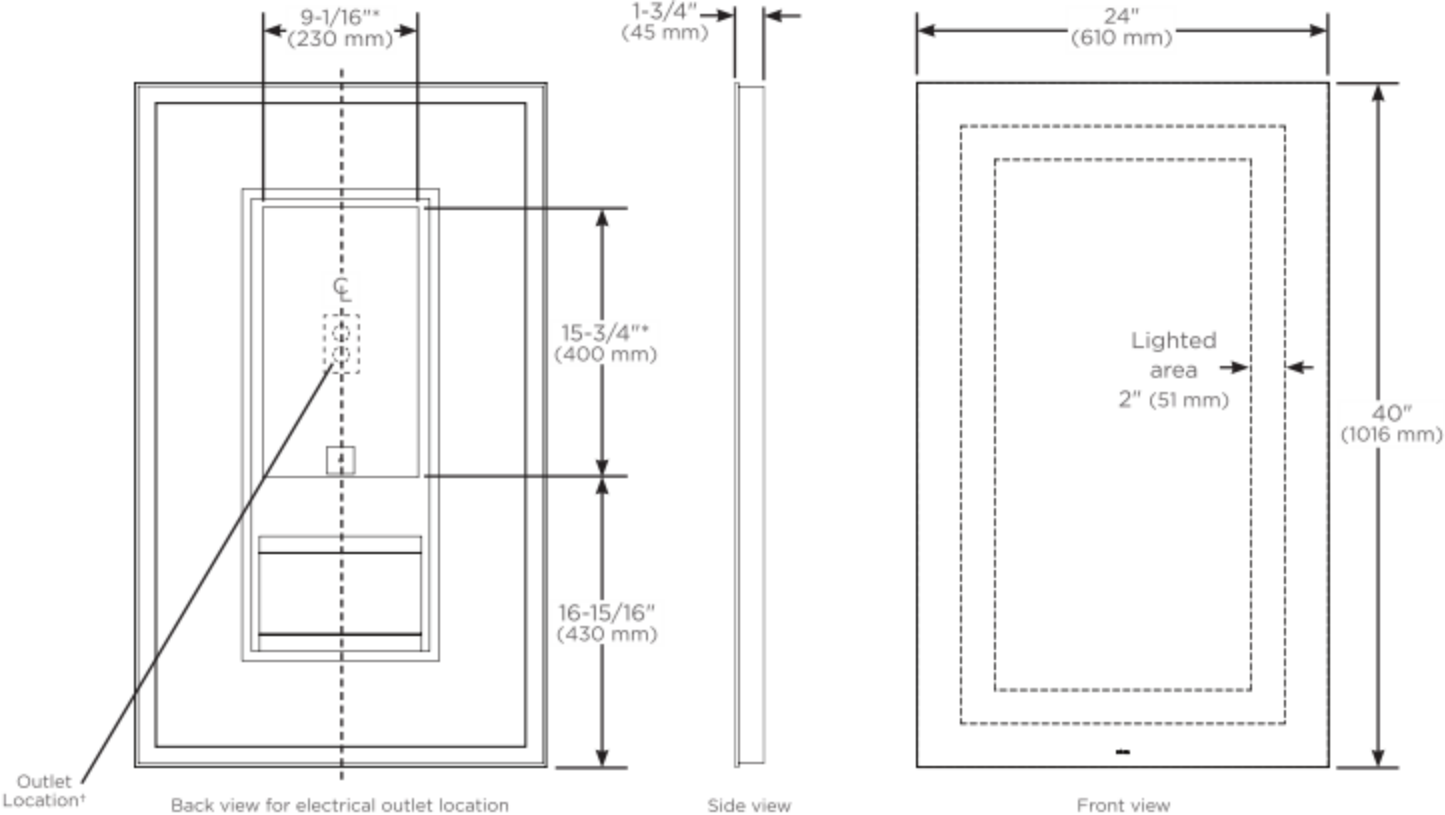

* Based on a measurement of subset of sizes, shapes and lighting styles

** Measured at 18" from center of the mirror

Construction

- Anodized aluminum back frame
- Quality polished edge mirror
- Power cords installed for easy plugin installation
- Constructed for surface mounting
- Includes installation hardware

Codes/Standards Applicable

Vitality Mirror is UL certified to:

- UL 962
- CSA-C22.2, No. 12-82

Dimensions

Height: 40" (1016 mm)
 Width: 24" (610 mm)
 Depth: 1-3/4" (45 mm)

Model Number Key

Vitality	Mirror	Width	Height	Shape	Light Pattern	Edge Type	Options	Color Temp
Y	M	24	40	R = Rectangle	I = Inset	FP = Flat, Polished	D = Defogger	3 = 2700K 4 = 4000K