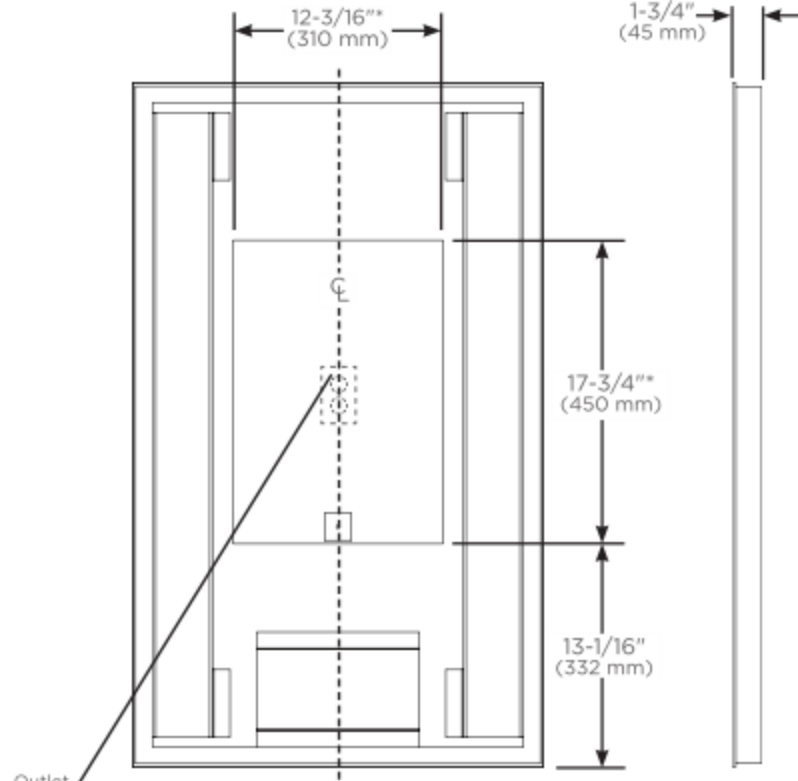

\* Based on a measurement of subset of sizes, shapes and lighting styles

\*\* Measured at 18" from center of the mirror

### Codes/Standards Applicable

Vitality Mirror is UL certified to:

- UL 962
- CSA-C22.2, No. 12-82

### Dimensions

Height: 40" (1016 mm)  
 Width: 24" (610 mm)  
 Depth: 1-3/4" (45 mm)

### Model Number Key

Vitality	Mirror	Width	Height	Shape	Light Pattern	Edge Type	Options	Color Temp
Y	M	24	40	R = Rectangle	C = Column	FP = Flat, Polished	D = Defogger	3 = 2700K 4 = 4000K

Back view for electrical outlet location