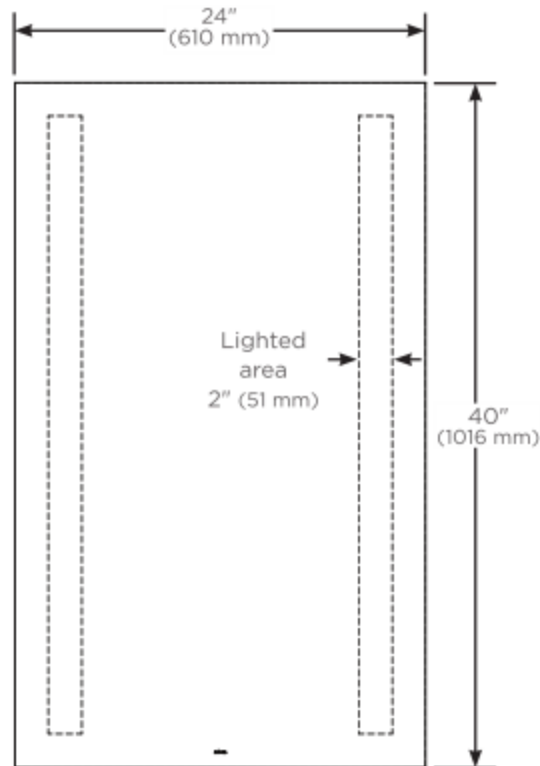

Front view

Outlet Location*

* Defogger Size

† See instructions for wiring and location