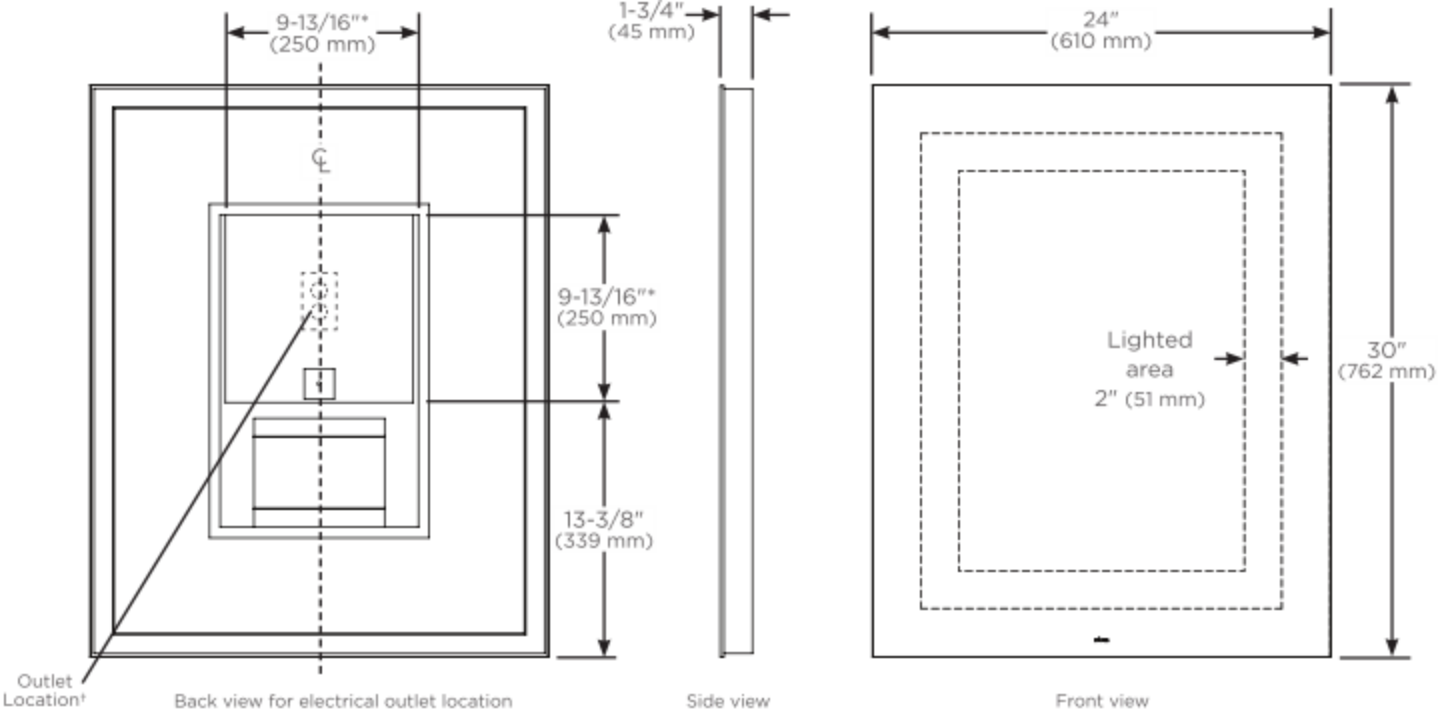

* Based on a measurement of subset of sizes, shapes and lighting styles

** Measured at 18" from center of the mirror

Construction

- Anodized aluminum back frame
- Quality polished edge mirror
- Power cords installed for easy plugin installation
- Constructed for surface mounting
- Includes installation hardware

Codes/Standards Applicable

Vitality Mirror is UL certified to:

- UL 962
- CSA-C22.2, No. 12-82

Dimensions

Height: 30" (762 mm)
 Width: 24" (610 mm)
 Depth: 1-3/4" (45 mm)

Model Number Key

| Vitality | Mirror | Width | Height | Shape | Light Pattern | Edge Type | Options | Color Temp |
|----------|--------|-------|--------|---------------|---------------|---------------------|--------------|------------------------|
| Y | M | 24 | 30 | R = Rectangle | I = Inset | FP = Flat, Polished | D = Defogger | 3 = 2700K 4 = 4000K |