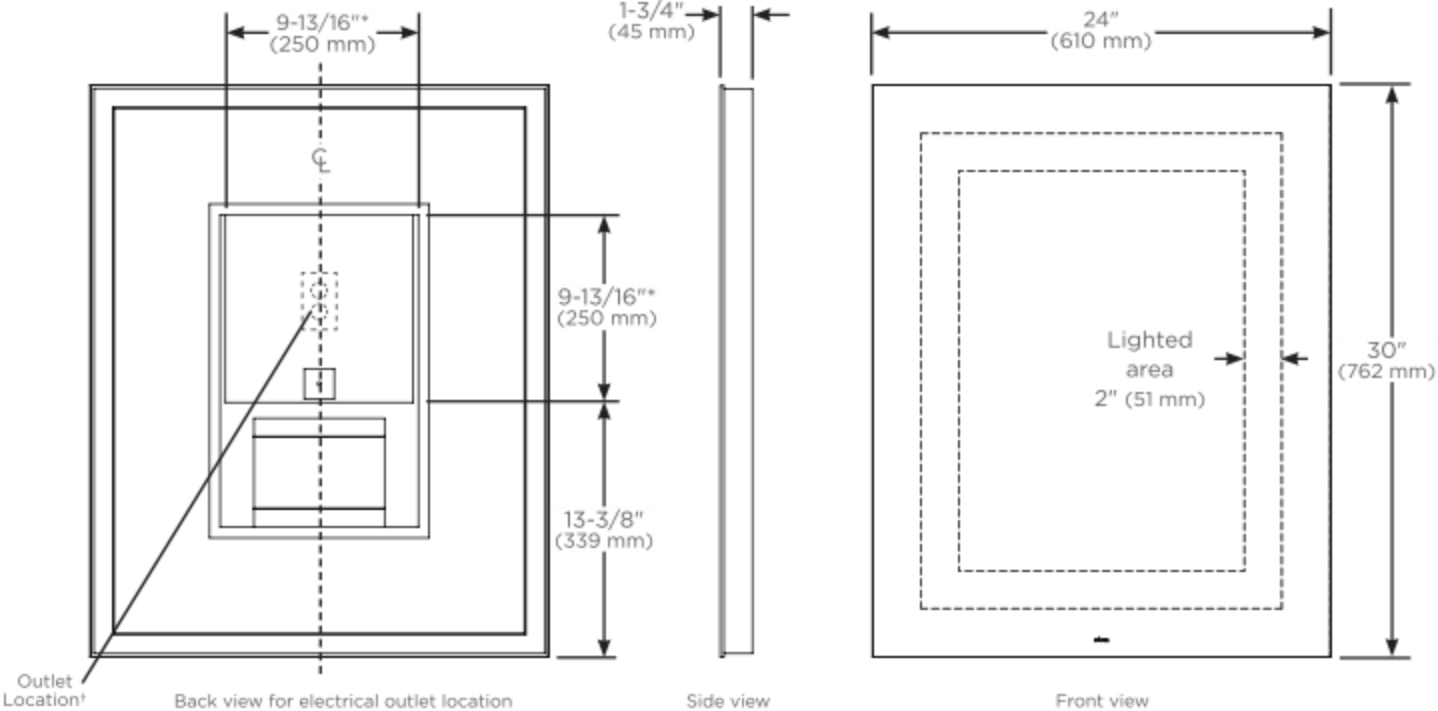

* Based on a measurement of subset of sizes, shapes and lighting styles

** Measured at 18" from center of the mirror

Construction

- Anodized aluminum back frame
- Quality polished edge mirror
- Power cords installed for easy plugin installation
- Constructed for surface mounting
- Includes installation hardware

Codes/Standards Applicable

Vitality Mirror is UL certified to:

- UL 962
- CSA-C22.2, No. 12-82

Dimensions

Height: 30" (762 mm)
 Width: 24" (610 mm)
 Depth: 1-3/4" (45 mm)

Model Number Key

Vitality	Mirror	Width	Height	Shape	Light Pattern	Edge Type	Options	Color Temp
Y	M	24	30	R = Rectangle	I = Inset	FP = Flat, Polished	D = Defogger	3 = 2700K 4 = 4000K