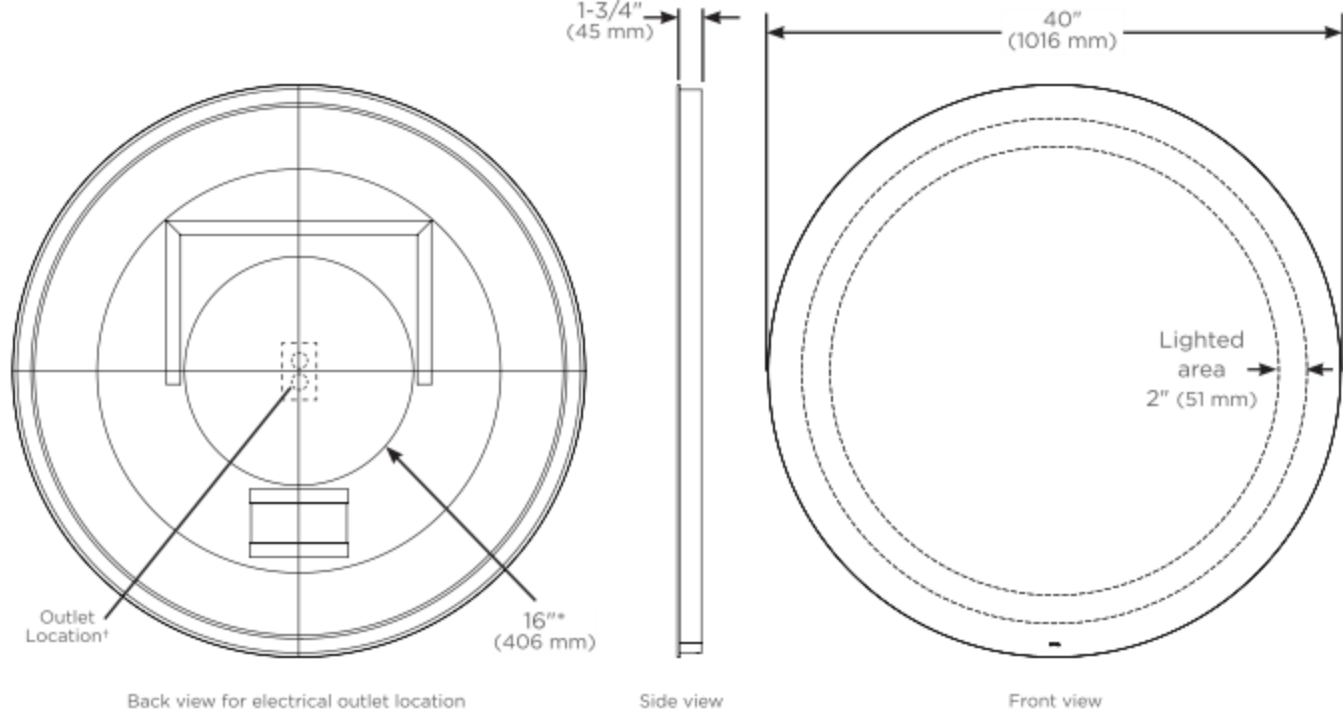

* Based on a measurement of subset of sizes, shapes and lighting styles

** Measured at 18" from center of the mirror

Construction

- Anodized aluminum back frame
- Quality polished edge mirror
- Power cords installed for easy plugin installation
- Constructed for surface mounting
- Includes installation hardware

Codes/Standards Applicable

Vitality Mirror is UL certified to:

- UL 962
- CSA-C22.2, No. 12-82

Dimensions

Diameter : 40" (1016 mm)

Depth: 1-3/4" (45 mm)

Model Number Key

<u>Vitality</u>	<u>Mirror</u>	<u>Diameter</u>	<u>Shape</u>	<u>Light Pattern</u>	<u>Edge Type</u>	<u>Options</u>	<u>Color Temp</u>
Y	M	0040	C = Circle	I = Inset	FP = Flat, Polished	D = Defogger	3 = 2700K 4 = 4000K