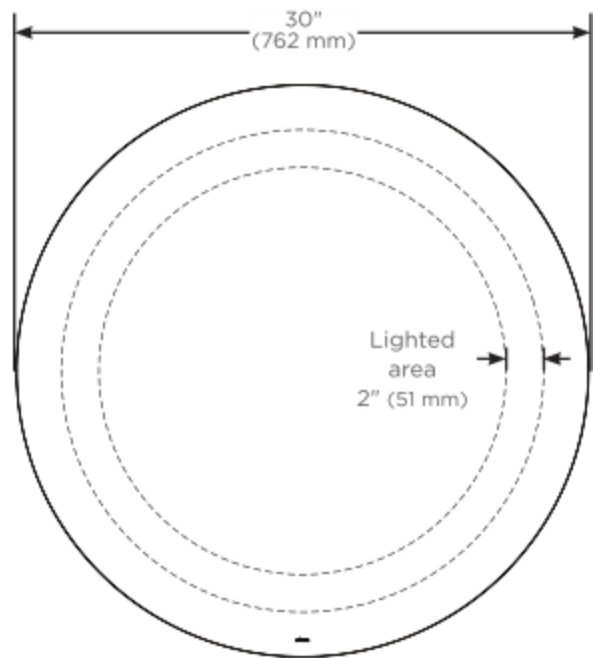

\* Based on a measurement of subset of sizes, shapes and lighting styles

\*\* Measured at 18" from center of the mirror

### Dimensions

Diameter : 30" (762 mm)

Depth: 1-3/4" (45 mm)

### Model Number Key

Vitality	Mirror	Diameter	Shape	Light Pattern	Edge Type	Options	Color Temp
Y	M	0030	C = Circle	I = Inset	FP = Flat, Polished	D = Defogger	3 = 2700K 4 = 4000K

Back view for electrical outlet location

Side view

Front view

\* Defogger Size

† See instructions for wiring and location