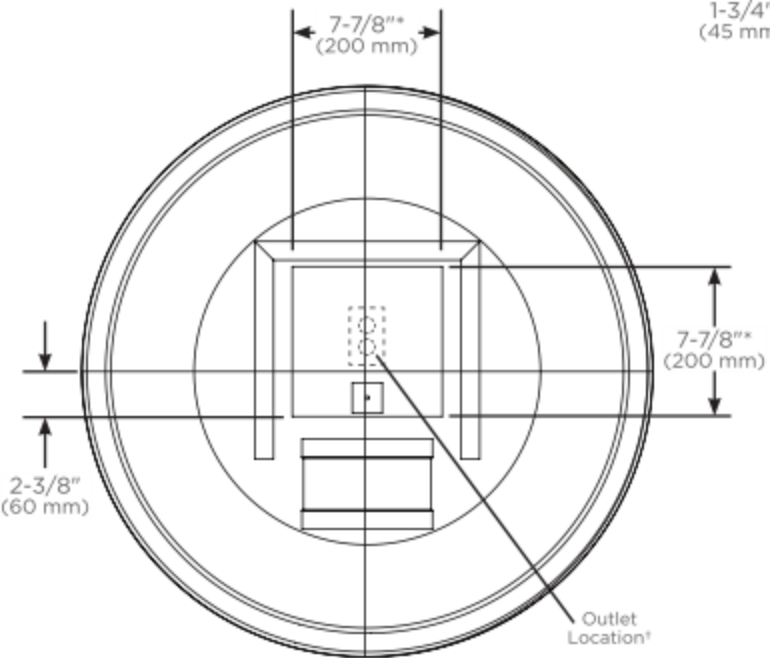

\* Based on a measurement of subset of sizes, shapes and lighting styles

\*\* Measured at 18" from center of the mirror

### Dimensions

Diameter : 30" (762 mm)

Depth: 1-3/4" (45 mm)

### Model Number Key

Vitality	Mirror	Diameter	Shape	Light Pattern	Edge Type	Options	Color Temp
Y	M	0030	C = Circle	I = Inset	FP = Flat, Polished	D = Defogger	3 = 2700K 4 = 4000K

Back view for electrical outlet location