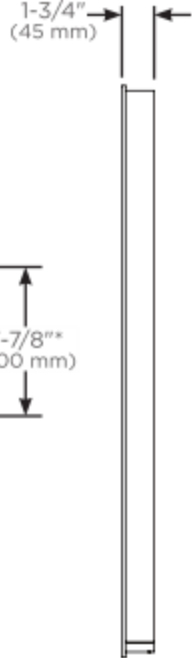

\* Based on a measurement of subset of sizes, shapes and lighting styles

\*\* Measured at 18" from center of the mirror

### Dimensions

Diameter : 30" (762 mm)

Depth: 1-3/4" (45 mm)

### Model Number Key

Vitality	Mirror	Diameter	Shape	Light Pattern	Edge Type	Options	Color Temp
Y	M	0030	C = Circle	I = Inset	FP = Flat, Polished	D = Defogger	3 = 2700K 4 = 4000K

Back view for electrical outlet location

Side view

Front view

\* Defogger Size

† See instructions for wiring and location