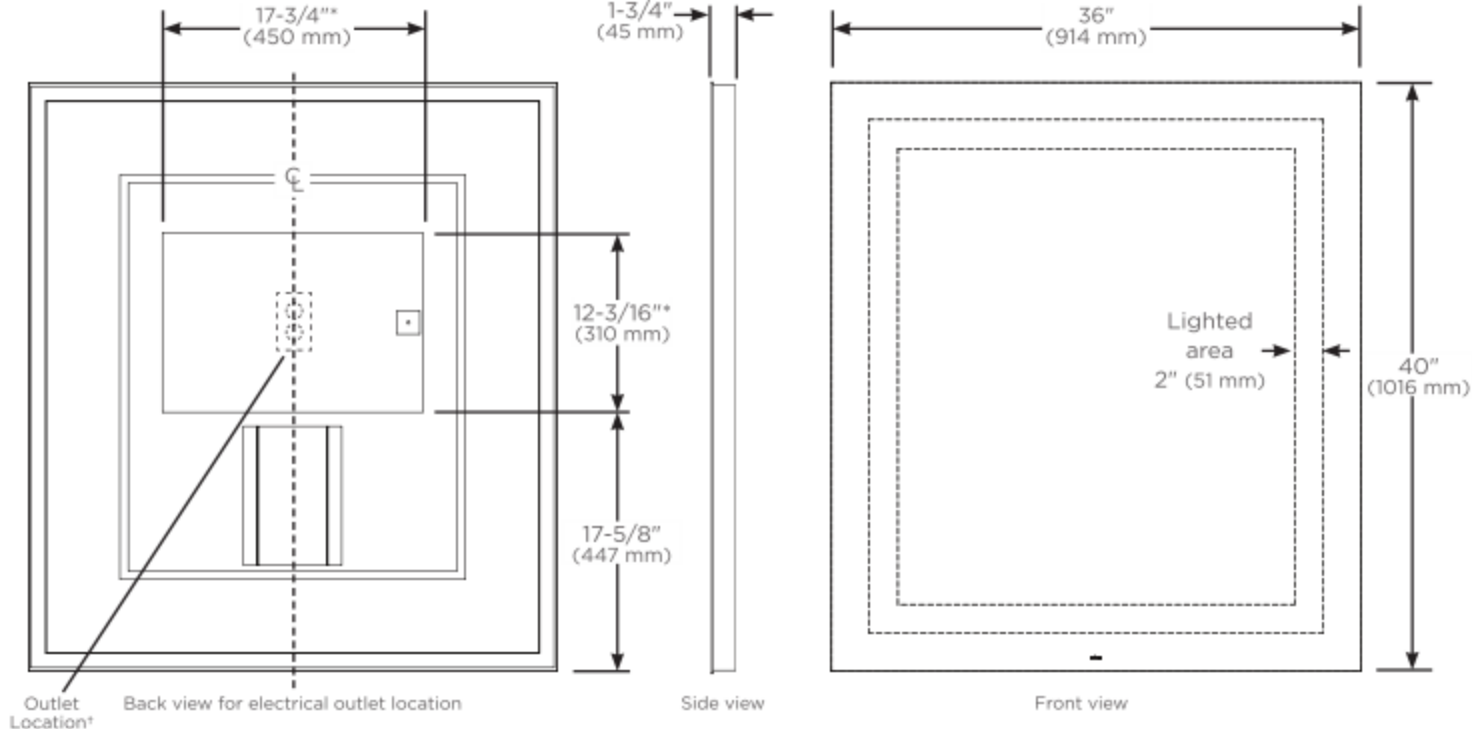

\* Based on a measurement of subset of sizes, shapes and lighting styles

\*\* Measured at 18" from center of the mirror

### Codes/Standards Applicable

Vitality Mirror is UL certified to:

- UL 962
- CSA-C22.2, No. 12-82

### Dimensions

Height: 40" (1016 mm)  
 Width: 36" (914 mm)  
 Depth: 1-3/4" (45 mm)

### Model Number Key

Vitality	Mirror	Width	Height	Shape	Light Pattern	Edge Type	Options	Color Temp
Y	M	36	40	R = Rectangle	I = Inset	FP = Flat, Polished	D = Defogger	3 = 2700K 4 = 4000K

\* Defogger Size